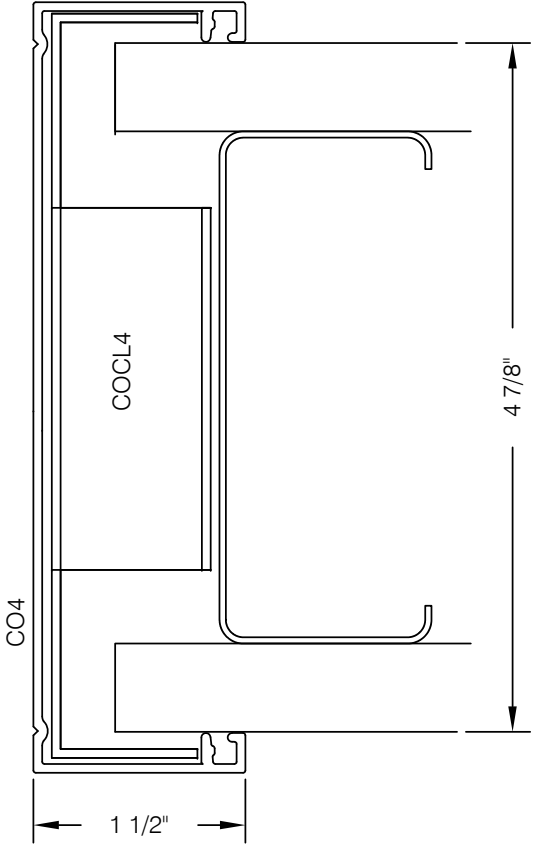

E4VC-101 487 SERIES VERTICAL CASED JAMP @ DRYWALL

AlumaPro
Interior Frame Systems
Phone: 713 462-0861
www.alumapro.com

ESSENTIALS
Classic Style Office Front

DWG NO.	E4VC-101	REV	0
SCALE	Full/Half	SHEET	