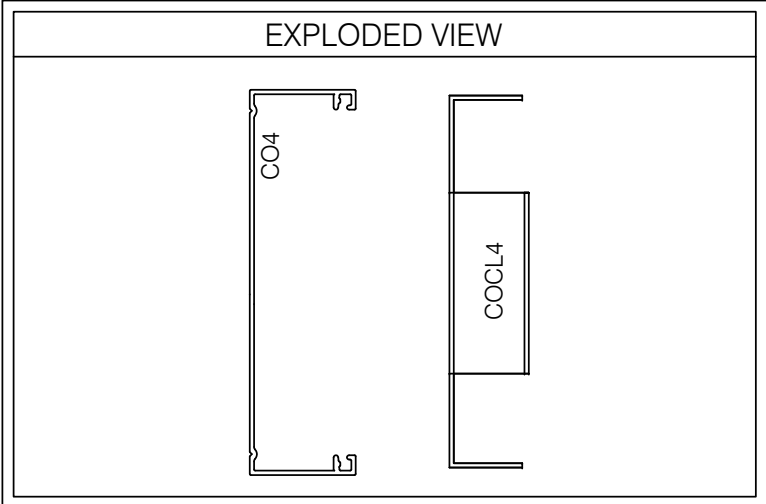

E4VC-101 487 SERIES VERTICAL CASED JAMP @ DRYWALL

AlumaPro
Interior Frame Systems
Phone: 713 462-0861
www.alumapro.com

ESSENTIALS
Classic Style Office Front

DWG NO.	E4VC-101	REV	0
SCALE	Full/Half	SHEET	