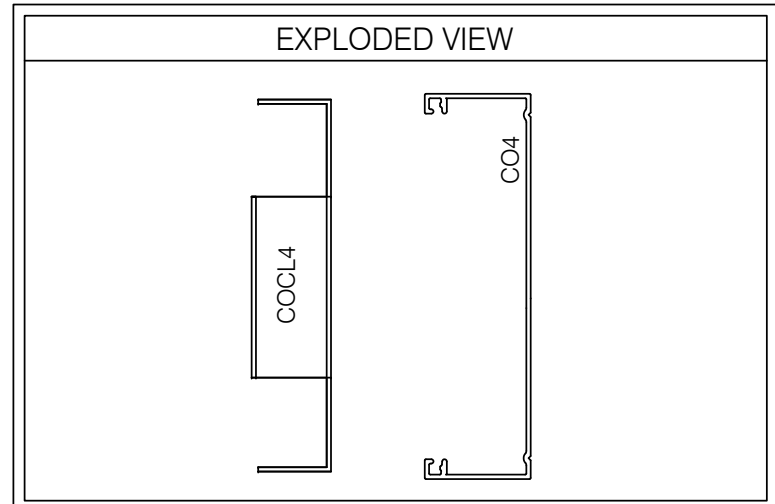

E4V-101 487 SERIES VERTICAL CASED JAMP @ DRYWALL

AlumaPro
Interior Frame Systems
Phone: 713 462-0861
www.alumapro.com

ESSENTIALS
Classic Style Office Front

DWG NO.	E4V-101	REV	0
SCALE	Full/Half	SHEET	