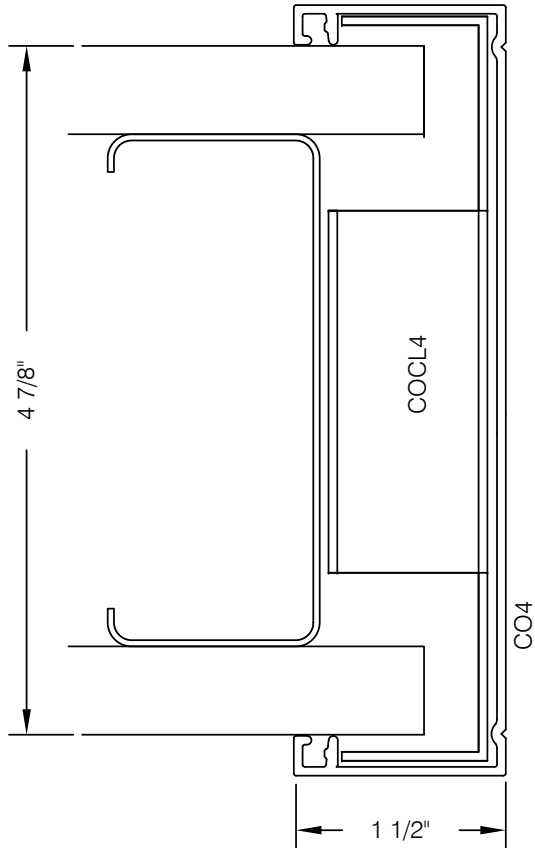

E4V-101 487 SERIES VERTICAL CASED JAMP @ DRYWALL

AlumaPro
Interior Frame Systems
Phone: 713 462-0861
www.alumapro.com

ESSENTIALS
Classic Style Office Front

DWG NO.	E4V-101	REV	0
SCALE	Full/Half	SHEET	