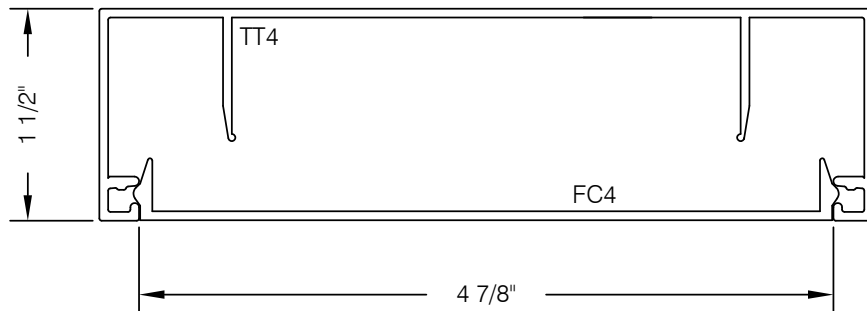

E4HTC101 487 SERIES CASED HEAD AT TOP TRACK

AlumaPro
Interior Frame Systems
Phone: 713 462-0861
www.alumapro.com

ESSENTIALS
Classic Style Office Front

DWG NO.	E4HTC101	REV	0
SCALE	Full/Half	SHEET	