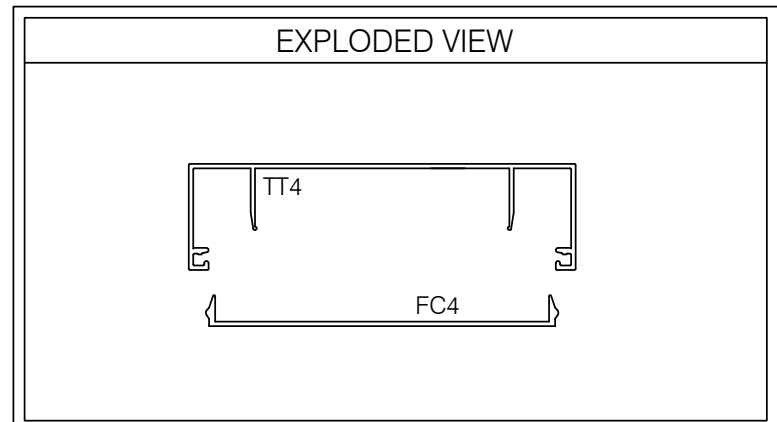

E4HTC101 487 SERIES CASED HEAD AT TOP TRACK

AlumaPro
Interior Frame Systems
Phone: 713 462-0861
www.alumapro.com

ESSENTIALS
Classic Style Office Front

DWG NO.	E4HTC101	REV	0
SCALE	Full/Half	SHEET	