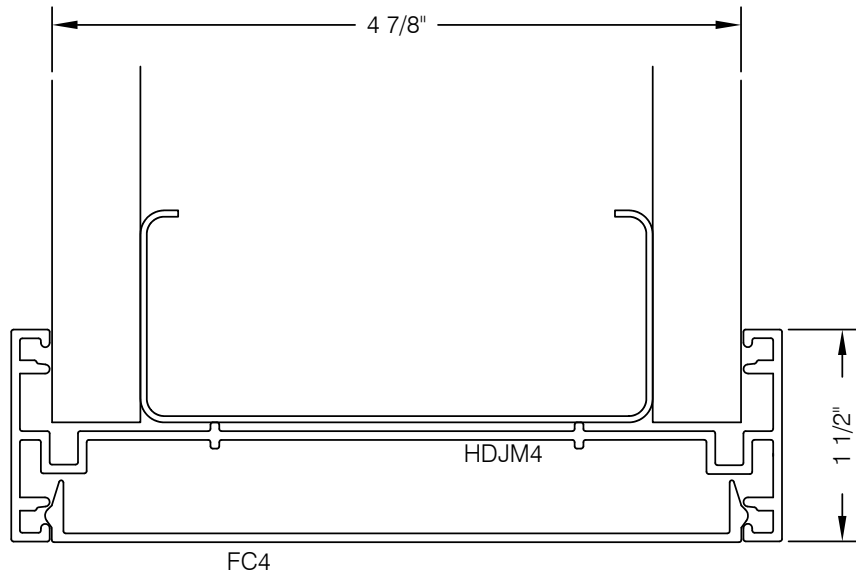

E4H-C101 487 SERIES CASED HEAD @ DRYWALL

EXPLODED VIEW

AlumaPro
Interior Frame Systems

Phone: 713 462-0861
www.alumapro.com

ESSENTIALS
Classic Style Office Front

DWG NO.	E4H-C101	REV	0
SCALE	Full/Half	SHEET	