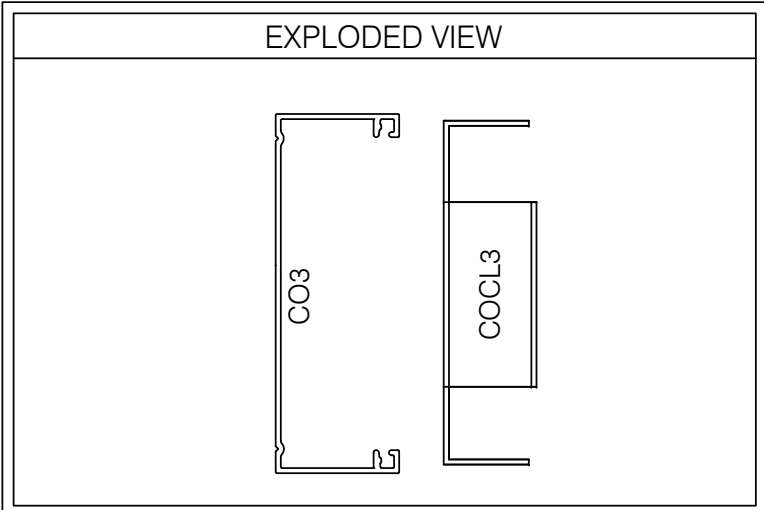

E3VC-101 375 SERIES VERTICAL CASED JAMB @ DRYWALL

Interior Frame Systems

Phone: 713 462-0861
www.alumapro.com

ESSENTIALS
Classic Style Office Front

DWG NO. E3VC-101

REV 0

SCALE Full/Half

SHEET