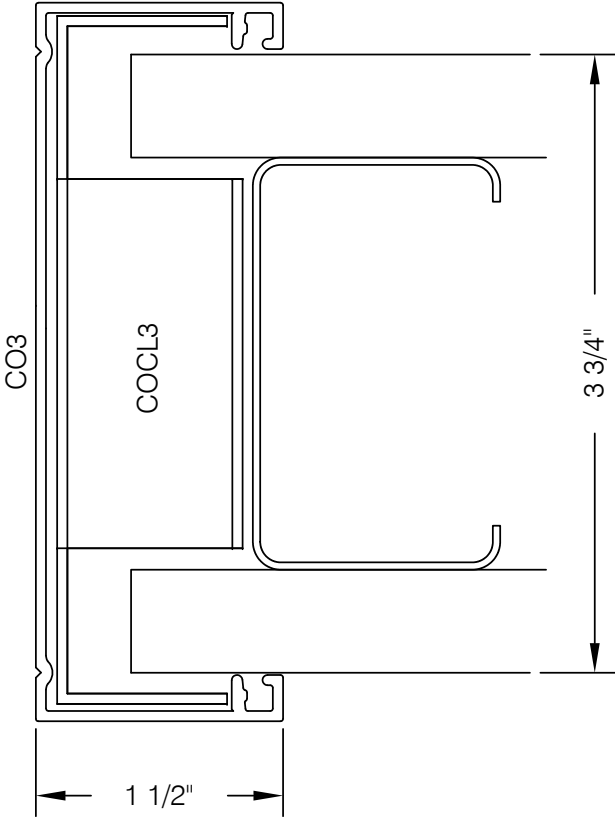

E3VC-101 375 SERIES VERTICAL CASED JAMB @ DRYWALL

Interior Frame Systems

Phone: 713 462-0861
www.alumapro.com

ESSENTIALS
Classic Style Office Front

DWG NO. E3VC-101

REV 0

SCALE Full/Half

SHEET