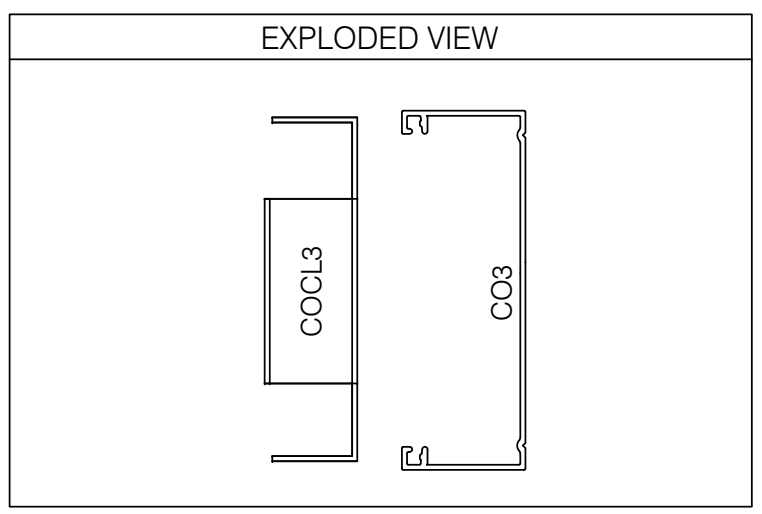

E3V-C101 375 SERIES VERTICAL CASED JAMB @ DRYWALL

AlumaPro
Interior Frame Systems
Phone: 713 462-0861
www.alumapro.com

ESSENTIALS
Classic Style Office Front

| | | | |
|---------|-----------|-------|---|
| DWG NO. | E3V-C101 | REV | 0 |
| SCALE | Full/Half | SHEET | |