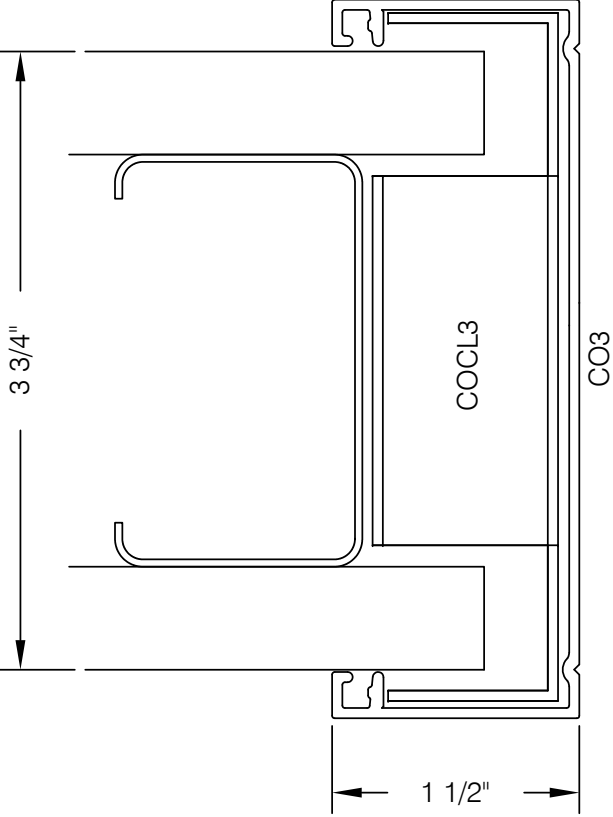

E3V-C101 375 SERIES VERTICAL CASED JAMB @ DRYWALL

AlumaPro
Interior Frame Systems
Phone: 713 462-0861
www.alumapro.com

ESSENTIALS
Classic Style Office Front

| | | | |
|---------|-----------|-------|---|
| DWG NO. | E3V-C101 | REV | 0 |
| SCALE | Full/Half | SHEET | |