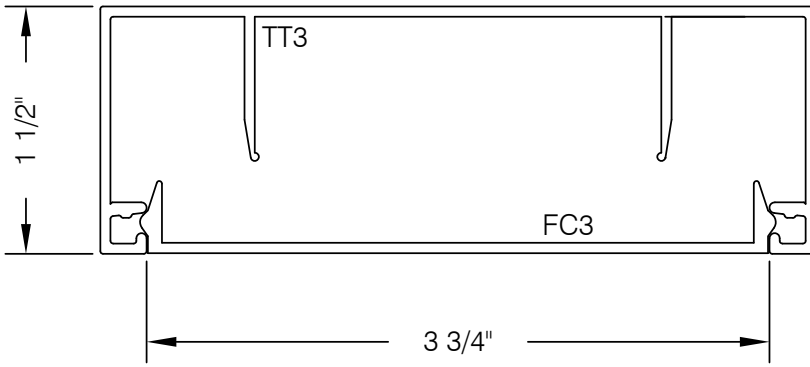

E3HTC101 375 SERIES CASED HEAD AT TOP TRACK

**AlumaPro**  
Interior Frame Systems  
Phone: 713 462-0861  
www.alumapro.com

**ESSENTIALS**  
Classic Style Office Front

DWG NO.	E3HTC101	REV	0
SCALE	Full/Half	SHEET	