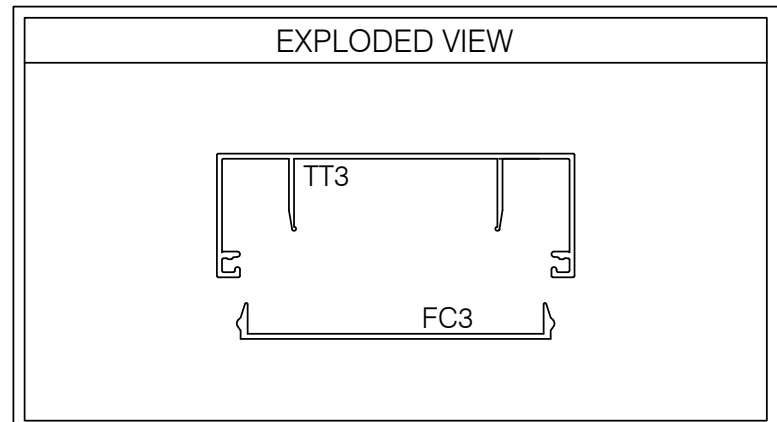

E3HTC101 375 SERIES CASED HEAD AT TOP TRACK

**AlumaPro**  
Interior Frame Systems  
Phone: 713 462-0861  
www.alumapro.com

**ESSENTIALS**  
Classic Style Office Front

DWG NO.	E3HTC101	REV	0
SCALE	Full/Half	SHEET	