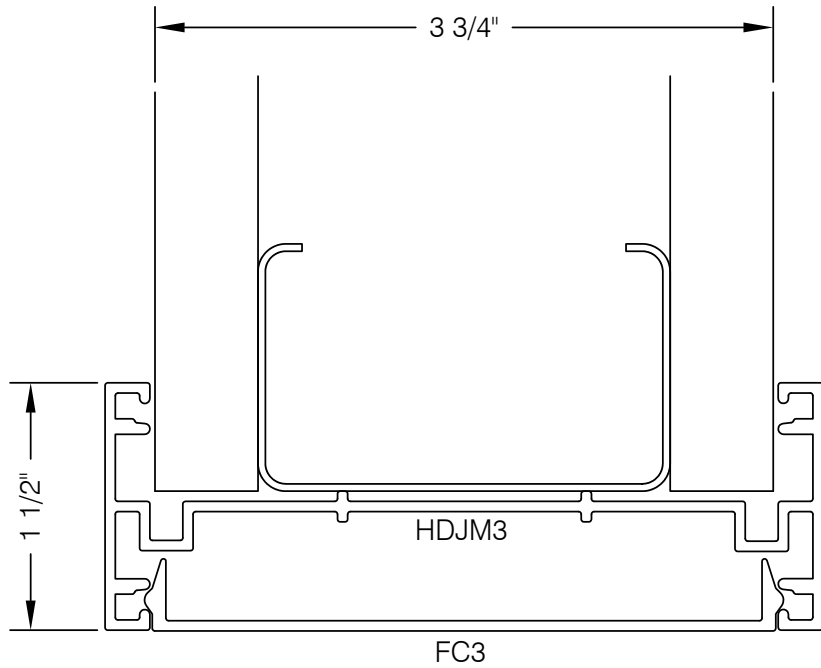

E3H-C101 375 SERIES CASED HEAD @ DRYWALL

AlumaPro
Interior Frame Systems
Phone: 713 462-0861
www.alumapro.com

ESSENTIALS
Classic Style Office Front

DWG NO.	E3H-C101	REV	0
SCALE	Full/Half	SHEET	