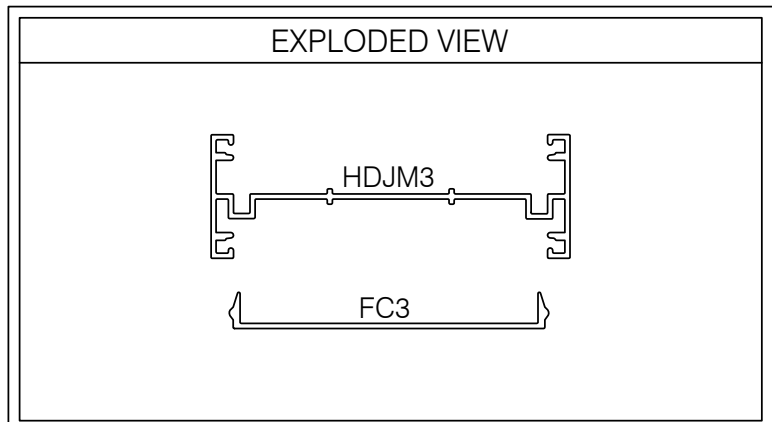

E3H-C101 375 SERIES CASED HEAD @ DRYWALL

AlumaPro
Interior Frame Systems
Phone: 713 462-0861
www.alumapro.com

ESSENTIALS
Classic Style Office Front

DWG NO.	E3H-C101	REV	0
SCALE	Full/Half	SHEET	