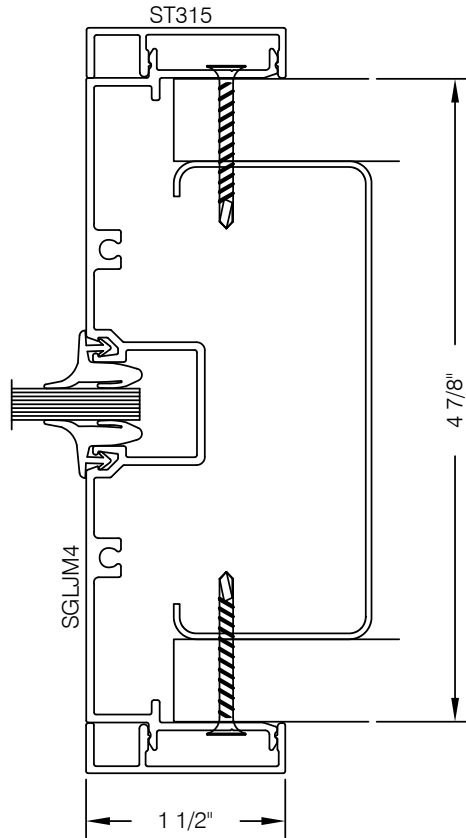

S4VG-101 487 SERIES 1 1/2" TRIM GLASS FRAME JAMB @ DRYWALL

AlumaPro
Interior Frame Systems
Phone: 713 462-0861
www.alumapro.com

IMPRESSIONS
Office Front Solutions

DWG NO.	S4VG-101	REV	0
SCALE	Full/Half	SHEET	