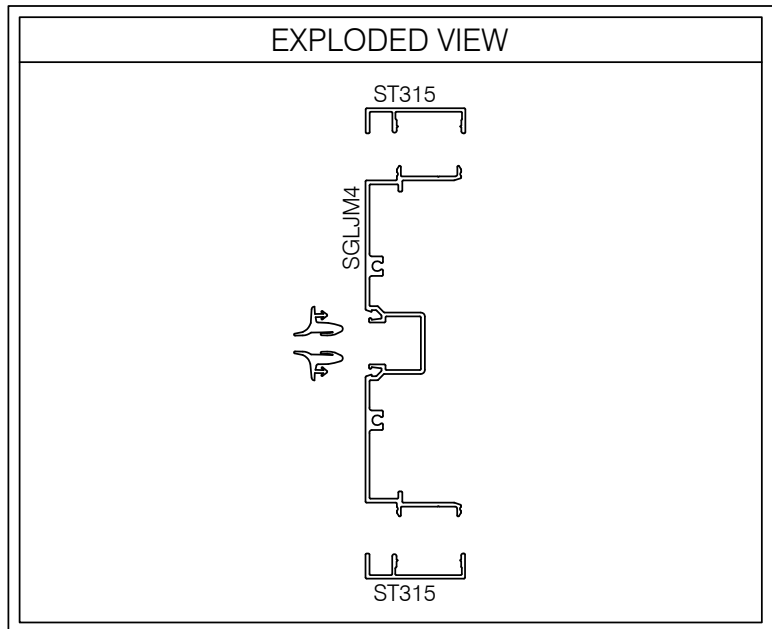

S4VG-101 487 SERIES 1 1/2" TRIM GLASS FRAME JAMB @ DRYWALL

AlumaPro
Interior Frame Systems
Phone: 713 462-0861
www.alumapro.com

IMPRESSIONS
Office Front Solutions

DWG NO.	S4VG-101	REV	0
SCALE	Full/Half	SHEET	