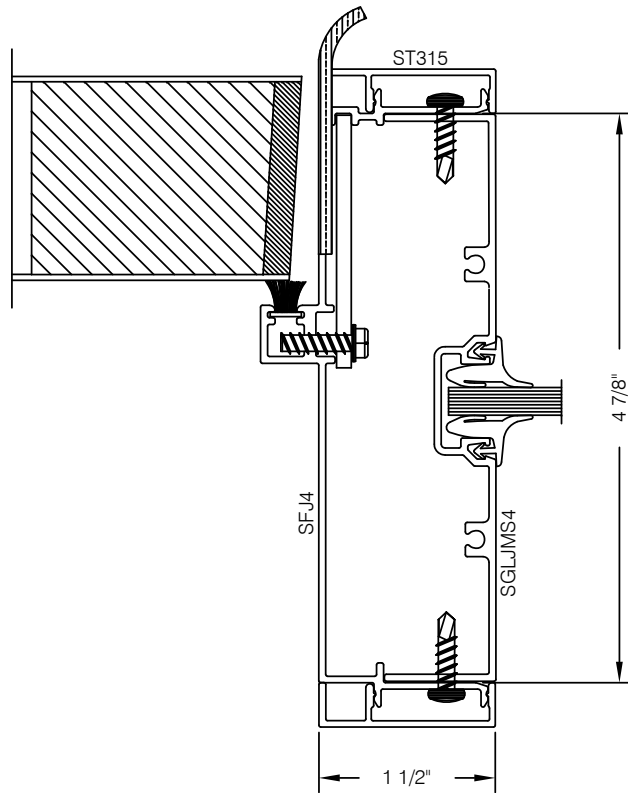

S4VDG102 487 SERIES 1 1/2" TRIM DOOR FRAME STRIKE JAMB @ SIDELIGHT

AlumaPro
 Interior Frame Systems
 Phone: 713 462-0861
 www.alumapro.com

IMPRESSIONS
 Office Front Solutions

DWG NO.	S4VDG102	REV	0
SCALE	Full/Half	SHEET	