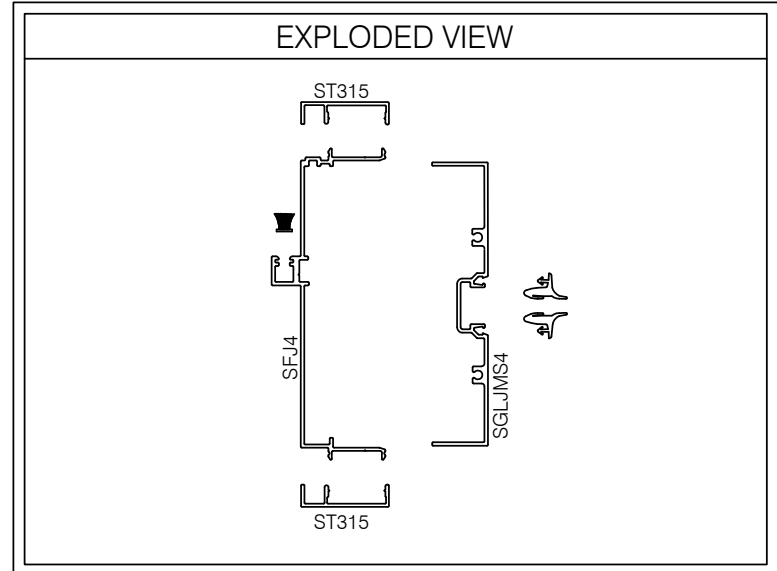

S4VDG102 487 SERIES 1 1/2" TRIM DOOR FRAME STRIKE JAMB @ SIDELIGHT

AlumaPro
 Interior Frame Systems
 Phone: 713 462-0861
 www.alumapro.com

IMPRESSIONS
 Office Front Solutions

DWG NO.	S4VDG102	REV	0
SCALE	Full/Half	SHEET	