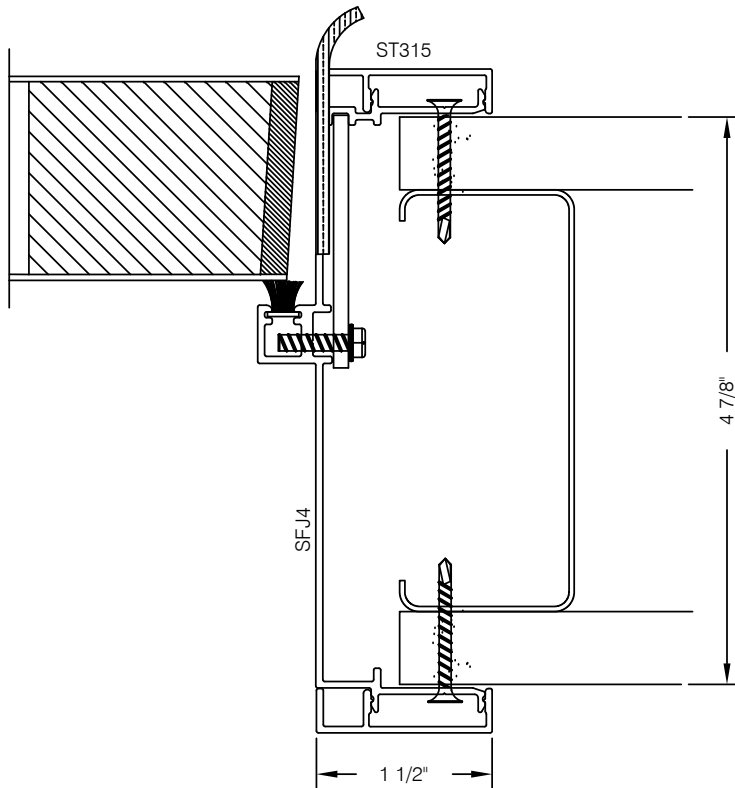

S4VD-102 487 SERIES 1 1/2" TRIM DOOR FRAME STRIKE JAMB @ DRYWALL

EXPLODED VIEW

AlumaPro
Interior Frame Systems

Phone: 713 462-0861
www.alumapro.com

IMPRESSIONS

Office Front Solutions

| | | | |
|---------|-----------|-------|---|
| DWG NO. | S4VD-102 | REV | 0 |
| SCALE | Full/Half | SHEET | |