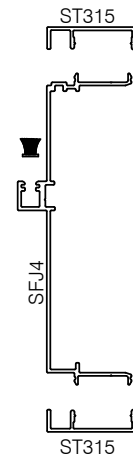

S4VD-102 487 SERIES 1 1/2" TRIM DOOR FRAME STRIKE JAMB @ DRYWALL

EXPLODED VIEW

AlumaPro
Interior Frame Systems

Phone: 713 462-0861
www.alumapro.com

IMPRESSIONS

Office Front Solutions

| | | | |
|---------|-----------|-------|---|
| DWG NO. | S4VD-102 | REV | 0 |
| SCALE | Full/Half | SHEET | |