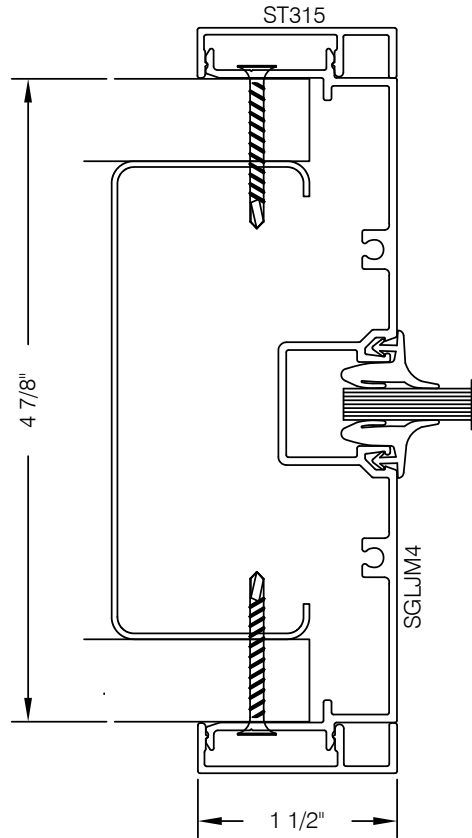

S4V-G101 487 SERIES 1 1/2" TRIM GLASS FRAME JAMB @ DRYWALL

EXPLODED VIEW

AlumaPro
Interior Frame Systems
Phone: 713 462-0861
www.alumapro.com

IMPRESSIONS
Office Front Solutions

DWG NO.	S4V-G101	REV	0
SCALE	Full/Half	SHEET	