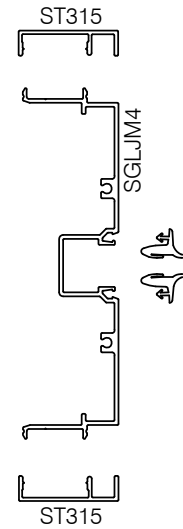

S4V-G101 487 SERIES 1 1/2" TRIM GLASS FRAME JAMB @ DRYWALL

EXPLODED VIEW

AlumaPro
Interior Frame Systems
Phone: 713 462-0861
www.alumapro.com

IMPRESSIONS
Office Front Solutions

DWG NO.	S4V-G101	REV	0
SCALE	Full/Half	SHEET	