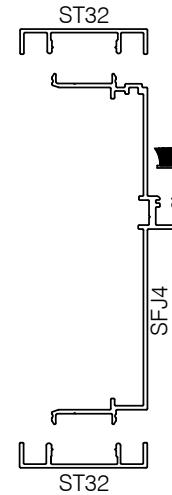

S4V-D202 487 SERIES 2" TRIM DOOR FRAME STRIKE JAMB @ DRYWALL

EXPLODED VIEW

AlumaPro
Interior Frame Systems
Phone: 713 462-0861
www.alumapro.com

IMPRESSIONS
Office Front Solutions

DWG NO.	S4V-D202	REV	0
SCALE	Full/Half	SHEET	