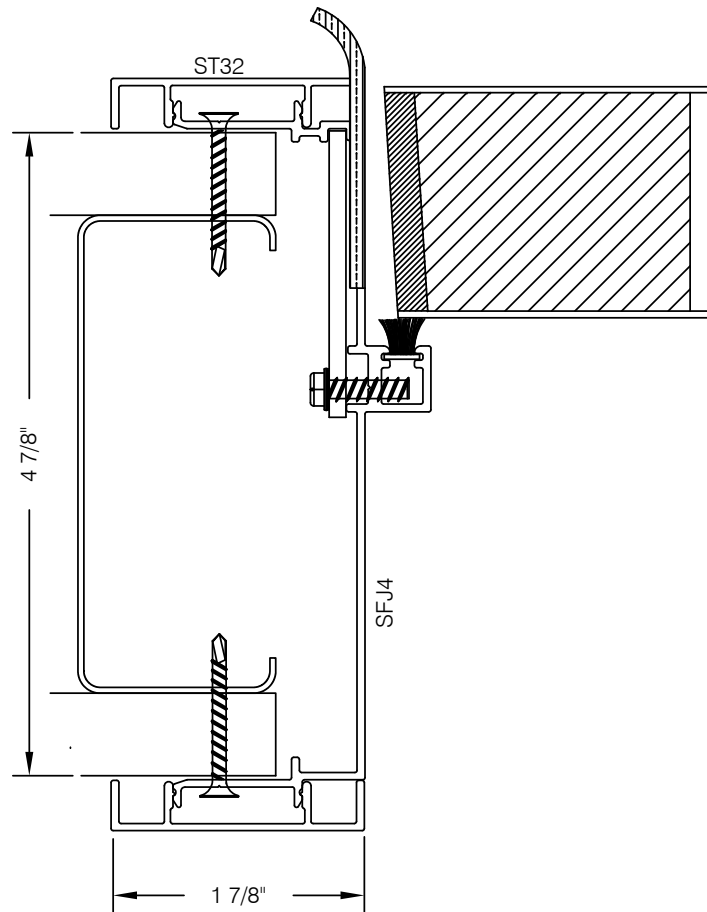

S4V-D202 487 SERIES 2" TRIM DOOR FRAME STRIKE JAMB @ DRYWALL

EXPLODED VIEW

AlumaPro
Interior Frame Systems
Phone: 713 462-0861
www.alumapro.com

IMPRESSIONS
Office Front Solutions

DWG NO.	S4V-D202	REV	0
SCALE	Full/Half	SHEET	