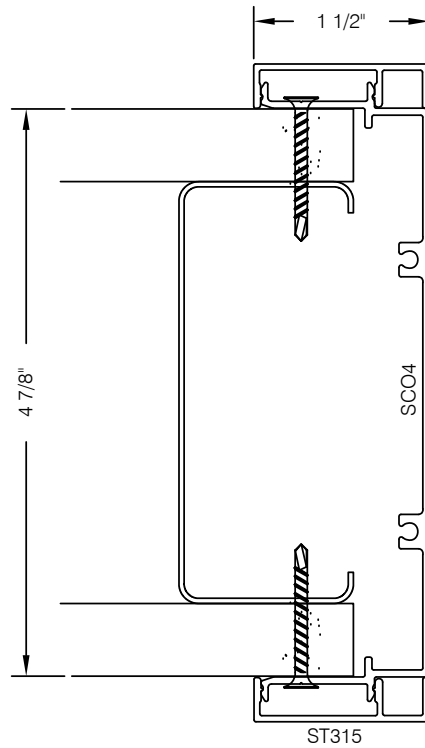

S4V-C101 487 SERIES 1 1/2" TRIM CASED FRAME JAMB @ DRYWALL

AlumaPro
Interior Frame Systems
Phone: 713 462-0861
www.alumapro.com

IMPRESSIONS
Office Front Solutions

DWG NO.	S4V-C101	REV	0
SCALE	Full/Half	SHEET	