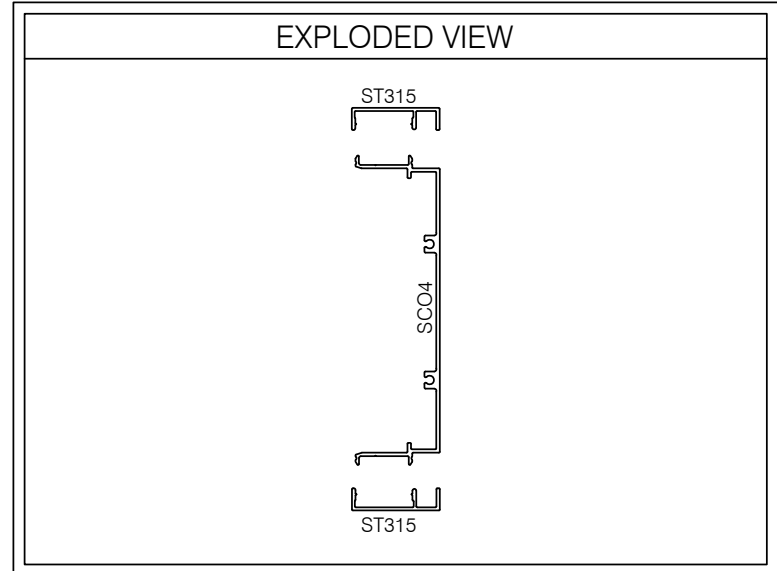

S4V-C101 487 SERIES 1 1/2" TRIM CASED FRAME JAMB @ DRYWALL

AlumaPro
Interior Frame Systems
Phone: 713 462-0861
www.alumapro.com

IMPRESSIONS
Office Front Solutions

DWG NO.	S4V-C101	REV	0
SCALE	Full/Half	SHEET	