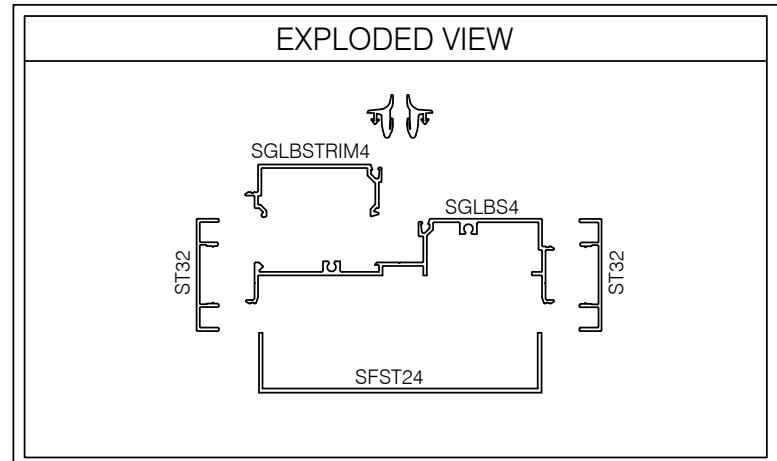

S4HGB201 487 SERIES 2" TRIM GLASS FRAME SILL @ FLOOR

AlumaPro
Interior Frame Systems
Phone: 713 462-0861
www.alumapro.com

IMPRESSIONS
Office Front Solutions

DWG NO.	S4HGB201	REV	0
SCALE	Full/Half	SHEET	