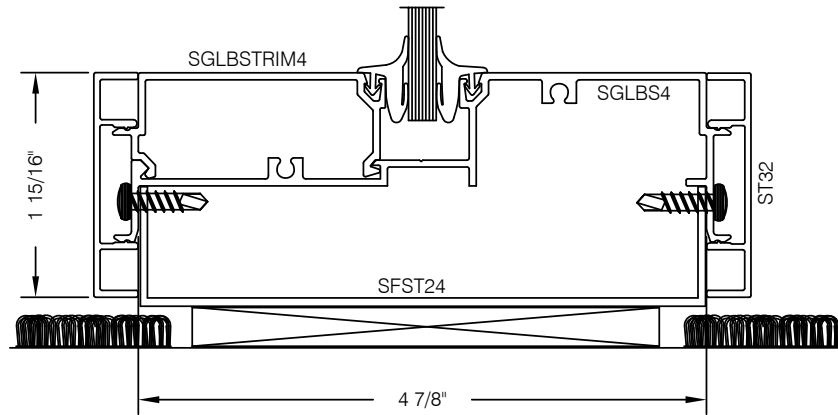

S4HGB201 487 SERIES 2" TRIM GLASS FRAME SILL @ FLOOR

AlumaPro
Interior Frame Systems
Phone: 713 462-0861
www.alumapro.com

IMPRESSIONS
Office Front Solutions

DWG NO.	S4HGB201	REV	0
SCALE	Full/Half	SHEET	