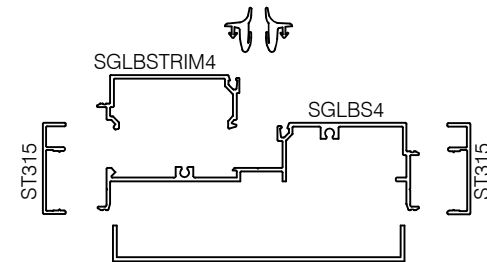

S4HGB101 487 SERIES 1 1/2" TRIM GLASS FRAME SILL @ FLOOR

EXPLODED VIEW

**AlumaPro**  
Interior Frame Systems

Phone: 713 462-0861  
www.alumapro.com

**IMPRESSIONS**  
Office Front Solutions

DWG NO.	REV
S4HGB101	0
SCALE Full/Half	SHEET