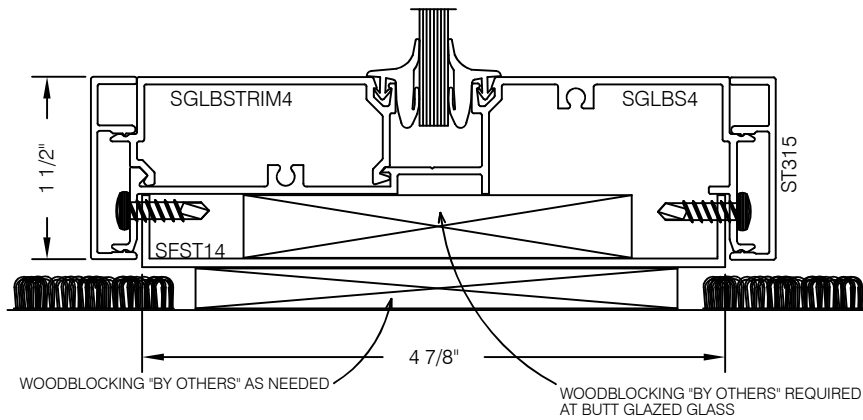

S4HGB101 487 SERIES 1 1/2" TRIM GLASS FRAME SILL @ FLOOR

EXPLODED VIEW

**AlumaPro**  
Interior Frame Systems

Phone: 713 462-0861  
www.alumapro.com

**IMPRESSIONS**  
Office Front Solutions

DWG NO.	REV
S4HGB101	0
SCALE Full/Half	SHEET