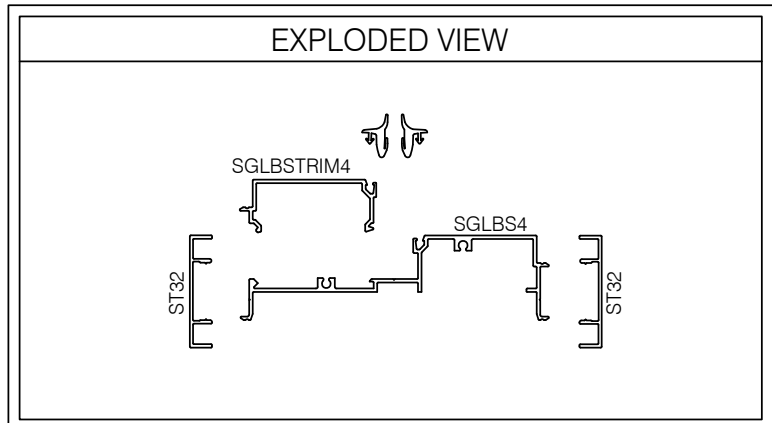

S4HG-201 487 SERIES 2" TRIM GLASS FRAME SILL @ DRYWALL

AlumaPro
Interior Frame Systems
Phone: 713 462-0861
www.alumapro.com

IMPRESSIONS
Office Front Solutions

DWG NO.	S4HG-201	REV	0
SCALE	Full/Half	SHEET	