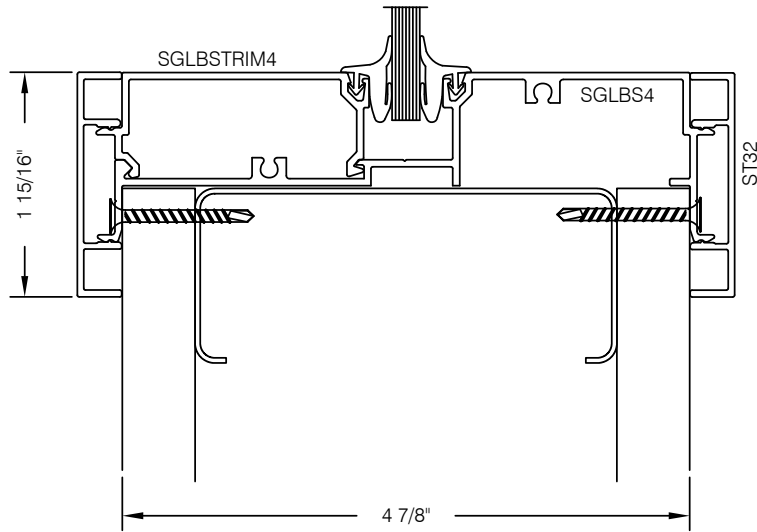

S4HG-201 487 SERIES 2" TRIM GLASS FRAME SILL @ DRYWALL

AlumaPro
Interior Frame Systems
Phone: 713 462-0861
www.alumapro.com

IMPRESSIONS
Office Front Solutions

DWG NO.	S4HG-201	REV	0
SCALE	Full/Half	SHEET	