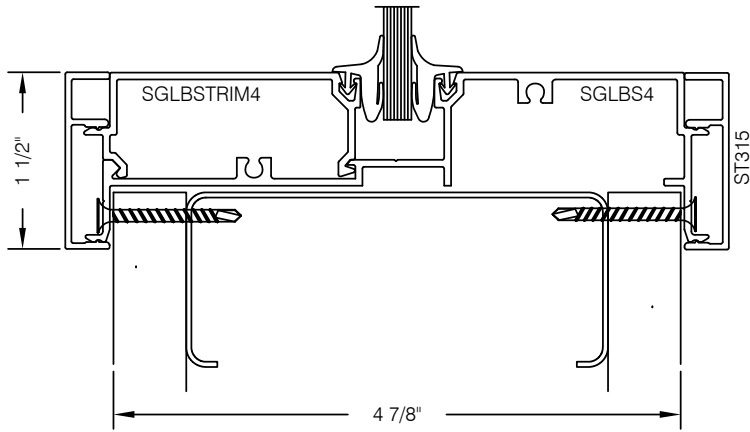

S4HG-101 487 SERIES 1 1/2" TRIM GLASS FRAME SILL @ DRYWALL

EXPLODED VIEW

AlumaPro
Interior Frame Systems
Phone: 713 462-0861
www.alumapro.com

IMPRESSIONS
Office Front Solutions

DWG NO.	S4HG-101	REV	0
SCALE	Full/Half	SHEET	