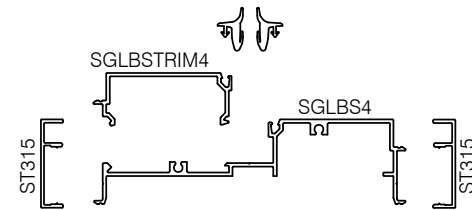

S4HG-101 487 SERIES 1 1/2" TRIM GLASS FRAME SILL @ DRYWALL

EXPLODED VIEW

AlumaPro
Interior Frame Systems
Phone: 713 462-0861
www.alumapro.com

IMPRESSIONS
Office Front Solutions

DWG NO.	S4HG-101	REV	0
SCALE	Full/Half	SHEET	