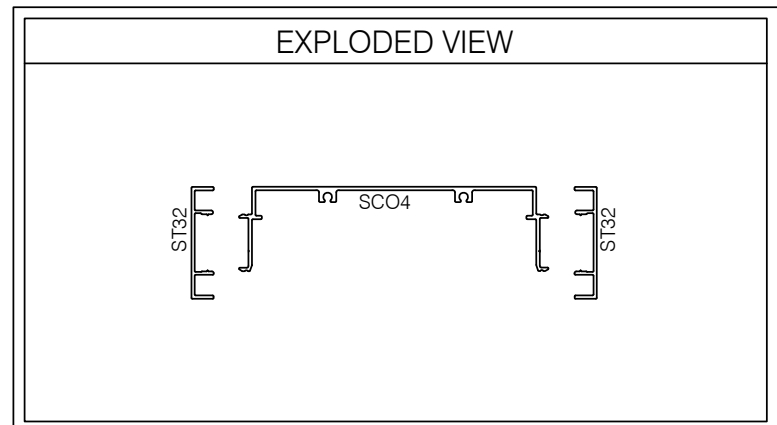

S4HC-201 487 SERIES 2" TRIM CASED FRAME SILL @ DRYWALL

AlumaPro
Interior Frame Systems
Phone: 713 462-0861
www.alumapro.com

IMPRESSIONS
Office Front Solutions

DWG NO.	S4HC-201	REV	0
SCALE	Full/Half	SHEET	