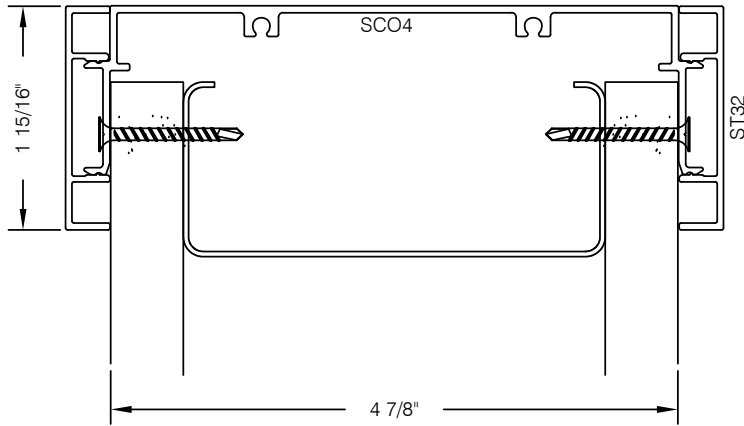

S4HC-201 487 SERIES 2" TRIM CASED FRAME SILL @ DRYWALL

AlumaPro
Interior Frame Systems
Phone: 713 462-0861
www.alumapro.com

IMPRESSIONS
Office Front Solutions

DWG NO.	S4HC-201	REV	0
SCALE	Full/Half	SHEET	