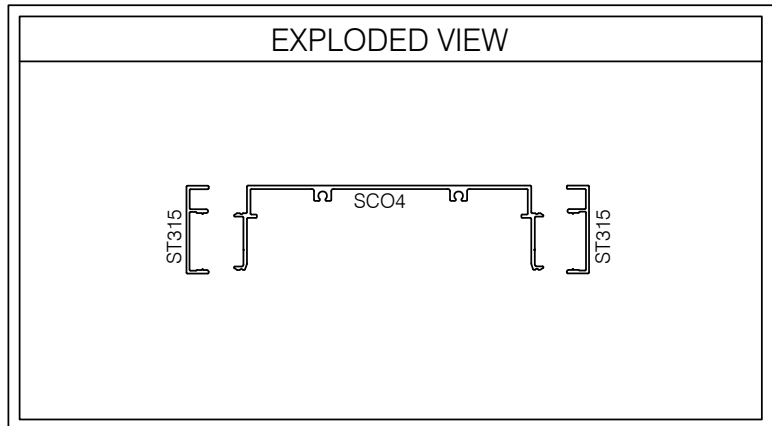

S4HC-101 487 SERIES 1 1/2" TRIM CASED FRAME SILL @ DRYWALL

AlumaPro
Interior Frame Systems
Phone: 713 462-0861
www.alumapro.com

IMPRESSIONS
Office Front Solutions

| | | | |
|---------|-----------|-------|---|
| DWG NO. | S4HC-101 | REV | 0 |
| SCALE | Full/Half | SHEET | |