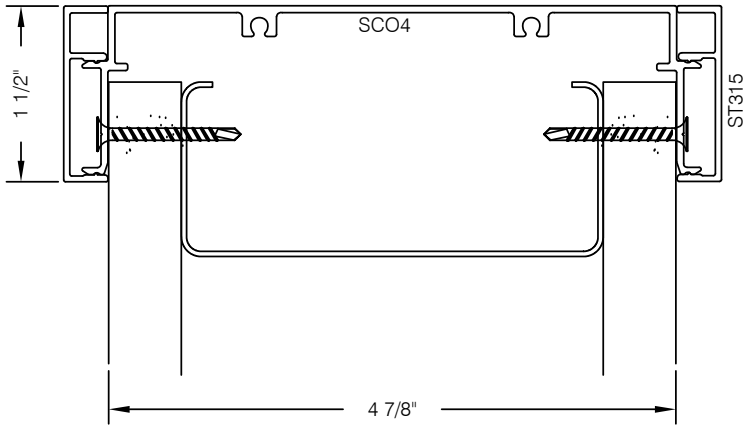

S4HC-101 487 SERIES 1 1/2" TRIM CASED FRAME SILL @ DRYWALL

AlumaPro
Interior Frame Systems
Phone: 713 462-0861
www.alumapro.com

IMPRESSIONS
Office Front Solutions

| | | | |
|---------|-----------|-------|---|
| DWG NO. | S4HC-101 | REV | 0 |
| SCALE | Full/Half | SHEET | |