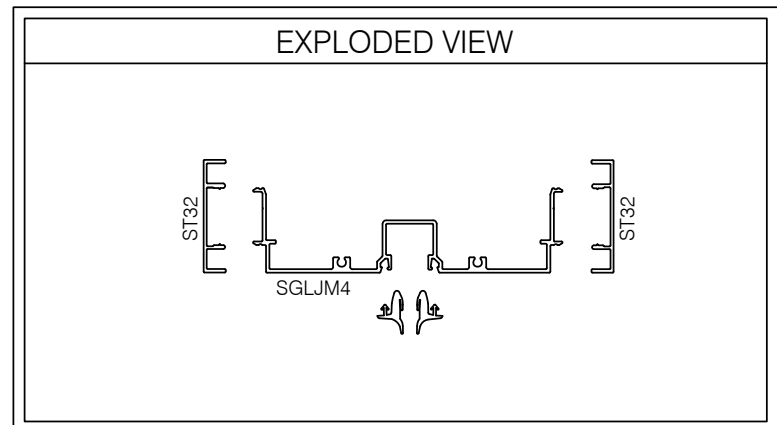

S4H-G201 487 SERIES 2" TRIM GLASS FRAME HEAD @ DRYWALL

AlumaPro
Interior Frame Systems
Phone: 713 462-0861
www.alumapro.com

IMPRESSIONS
Office Front Solutions

DWG NO.	S4H-G201	REV	0
SCALE	Full/Half	SHEET	