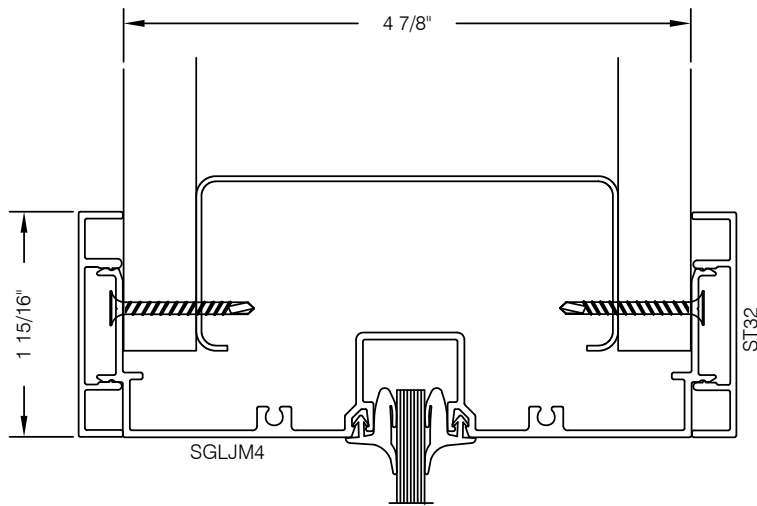

S4H-G201 487 SERIES 2" TRIM GLASS FRAME HEAD @ DRYWALL

AlumaPro
Interior Frame Systems
Phone: 713 462-0861
www.alumapro.com

IMPRESSIONS
Office Front Solutions

DWG NO.	S4H-G201	REV	0
SCALE	Full/Half	SHEET	