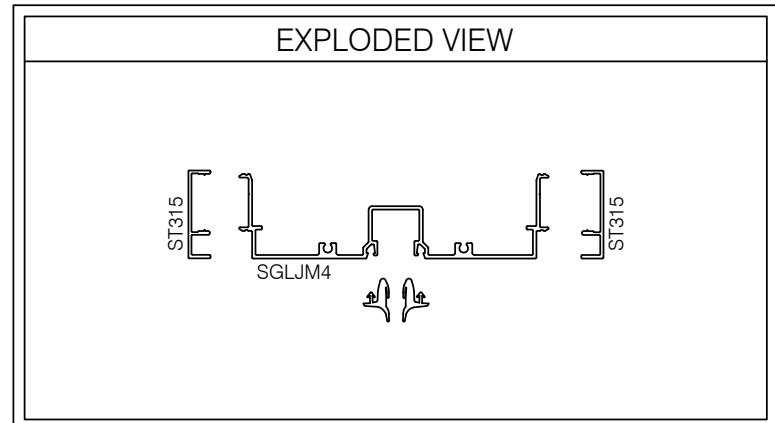

S4H-G101 487 SERIES 1 1/2" TRIM GLASS FRAME HEAD @ DRYWALL

**AlumaPro**  
Interior Frame Systems  
Phone: 713 462-0861  
www.alumapro.com

**IMPRESSIONS**  
Office Front Solutions

DWG NO.	S4H-G101	REV	0
SCALE	Full/Half	SHEET	