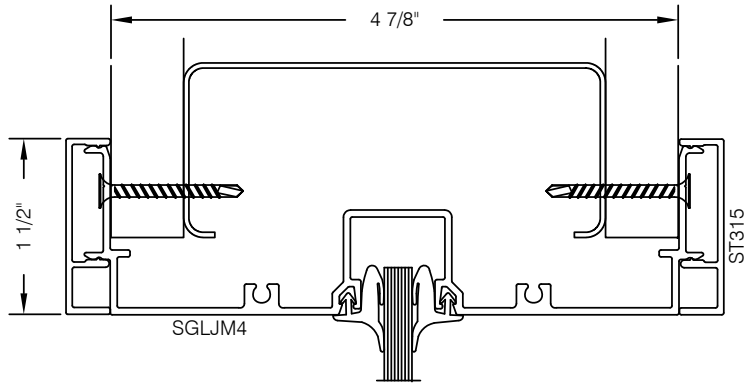

S4H-G101 487 SERIES 1 1/2" TRIM GLASS FRAME HEAD @ DRYWALL

**AlumaPro**  
Interior Frame Systems  
Phone: 713 462-0861  
www.alumapro.com

**IMPRESSIONS**  
Office Front Solutions

DWG NO.	S4H-G101	REV	0
SCALE	Full/Half	SHEET	