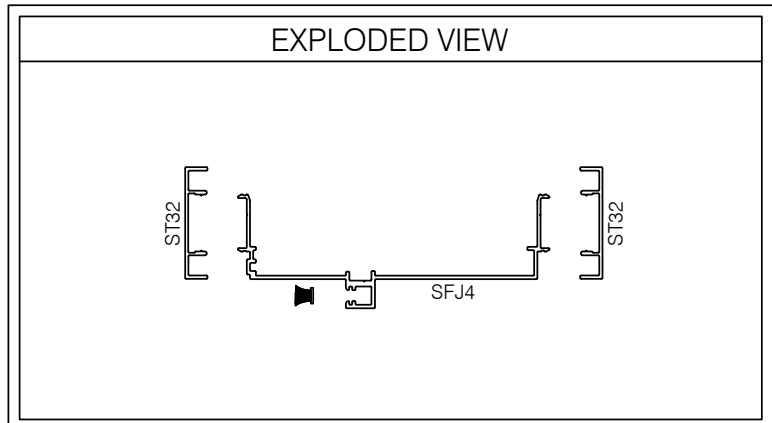

S4H-D201 487 SERIES 2" TRIM DOOR FRAME HEAD @ DRYWALL

**AlumaPro**  
Interior Frame Systems  
Phone: 713 462-0861  
www.alumapro.com

**IMPRESSIONS**  
Office Front Solutions

DWG NO.	S4H-D201	REV	0
SCALE	Full/Half	SHEET	