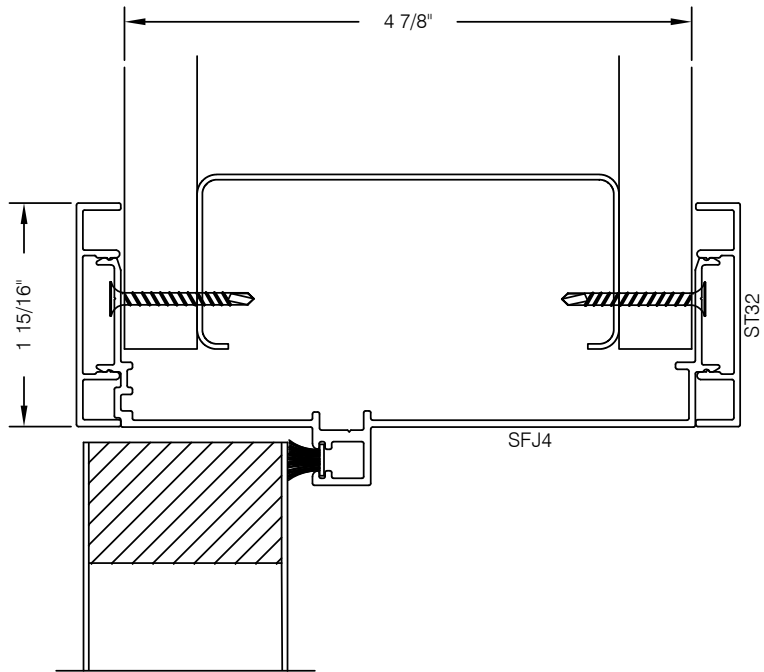

S4H-D201 487 SERIES 2" TRIM DOOR FRAME HEAD @ DRYWALL

**AlumaPro**  
Interior Frame Systems  
Phone: 713 462-0861  
www.alumapro.com

**IMPRESSIONS**  
Office Front Solutions

DWG NO.	S4H-D201	REV	0
SCALE	Full/Half	SHEET	