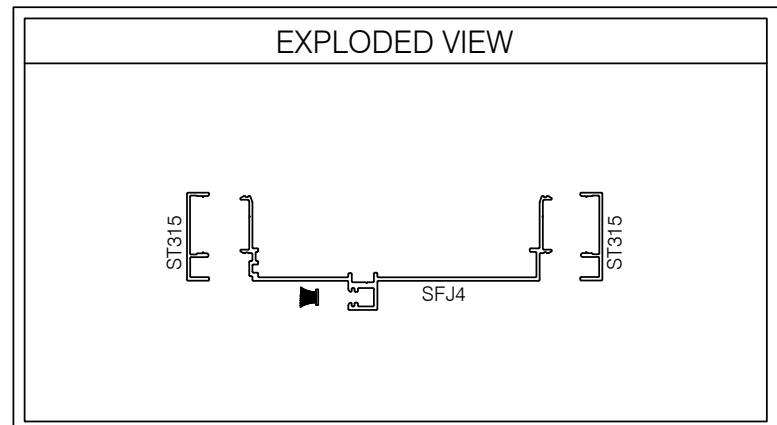

S4H-D101 487 SERIES 1 1/2" TRIM DOOR FRAME HEAD @ DRYWALL

AlumaPro
Interior Frame Systems
Phone: 713 462-0861
www.alumapro.com

IMPRESSIONS
Office Front Solutions

DWG NO.	S4H-D101	REV	0
SCALE	Full/Half	SHEET	