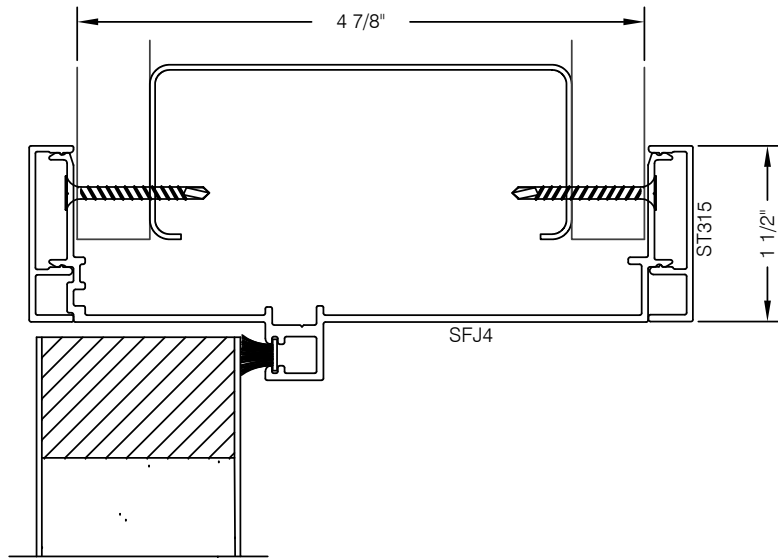

S4H-D101 487 SERIES 1 1/2" TRIM DOOR FRAME HEAD @ DRYWALL

AlumaPro
Interior Frame Systems
Phone: 713 462-0861
www.alumapro.com

IMPRESSIONS
Office Front Solutions

DWG NO.	S4H-D101	REV	0
SCALE	Full/Half	SHEET	