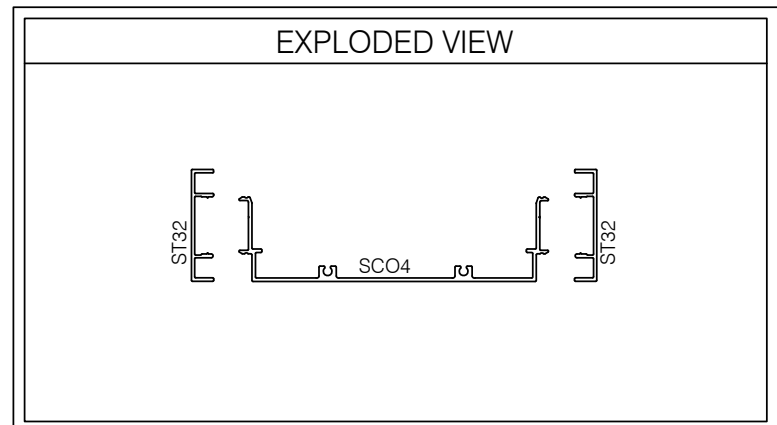

S4H-C201 487 SERIES 2" TRIM CASED FRAME HEAD @ DRYWALL

AlumaPro
Interior Frame Systems
Phone: 713 462-0861
www.alumapro.com

IMPRESSIONS
Office Front Solutions

DWG NO.	S4H-C201	REV	0
SCALE	Full/Half	SHEET	