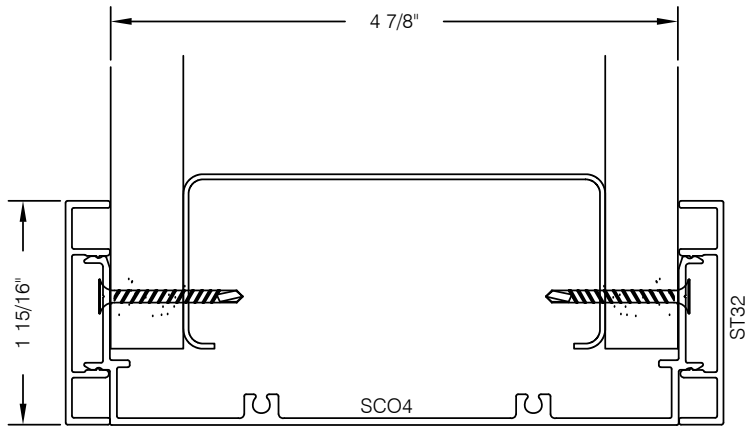

S4H-C201 487 SERIES 2" TRIM CASED FRAME HEAD @ DRYWALL

AlumaPro
Interior Frame Systems
Phone: 713 462-0861
www.alumapro.com

IMPRESSIONS
Office Front Solutions

DWG NO.	S4H-C201	REV	0
SCALE	Full/Half	SHEET	