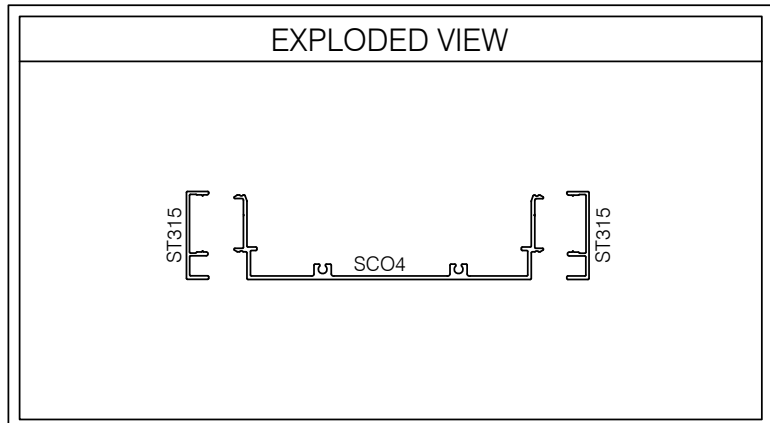

S4H-C101 487 SERIES 1 1/2" TRIM CASSED FRAME HEAD @ DRYWALL

AlumaPro
Interior Frame Systems
Phone: 713 462-0861
www.alumapro.com

IMPRESSIONS
Office Front Solutions

DWG NO.	S4H-C101	REV	0
SCALE	Full/Half	SHEET	