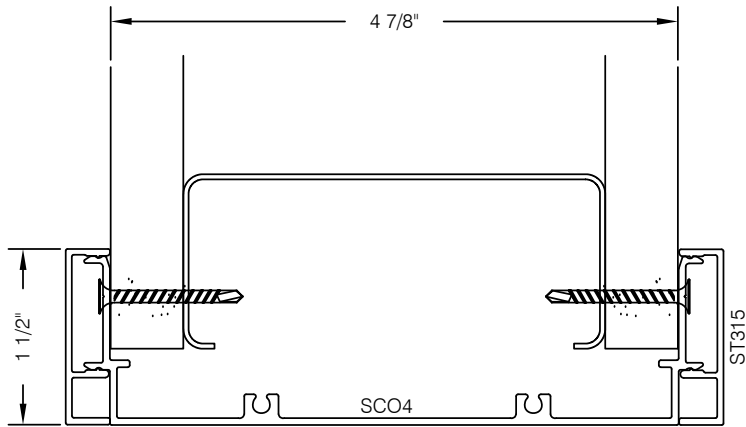

S4H-C101 487 SERIES 1 1/2" TRIM CASSED FRAME HEAD @ DRYWALL

AlumaPro
Interior Frame Systems
Phone: 713 462-0861
www.alumapro.com

IMPRESSIONS
Office Front Solutions

DWG NO.	S4H-C101	REV	0
SCALE	Full/Half	SHEET	