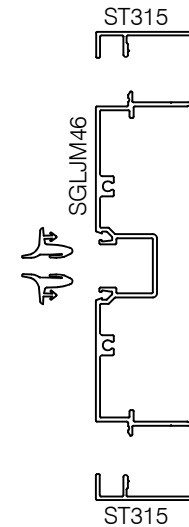

S46VG-101 463 SERIES 1 1/2" TRIM GLASS FRAME JAMB @ DRYWALL

EXPLODED VIEW

AlumaPro
Interior Frame Systems

Phone: 713 462-0861
www.alumapro.com

IMPRESSIONS

Office Front Solutions

DWG NO.	REV
S46VG-101	0
SCALE Full/Half	SHEET