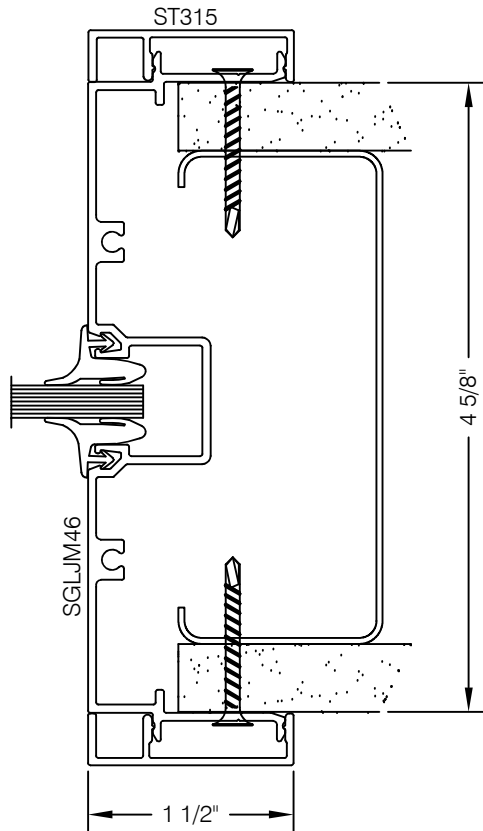

S46VG-101 463 SERIES 1 1/2" TRIM GLASS FRAME JAMB @ DRYWALL

EXPLODED VIEW

AlumaPro
Interior Frame Systems

Phone: 713 462-0861
www.alumapro.com

IMPRESSIONS

Office Front Solutions

DWG NO.	REV
S46VG-101	0
SCALE Full/Half	SHEET