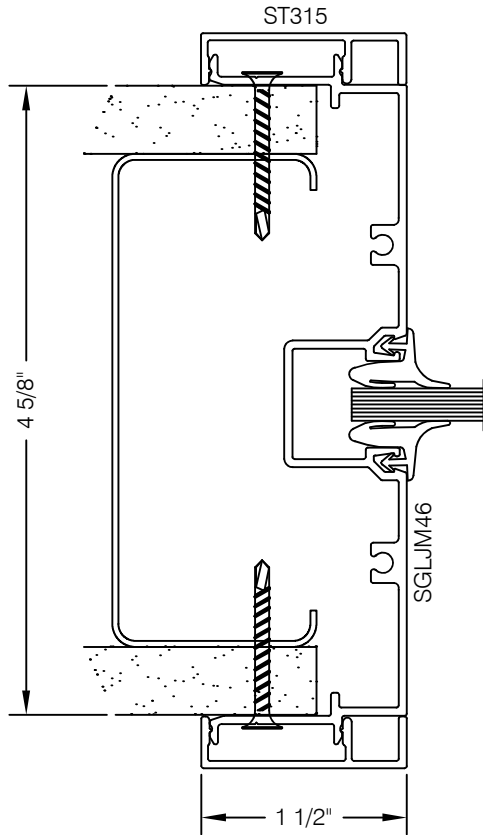

S46V-G101 463 SERIES 1 1/2" TRIM GLASS FRAME JAMB @ DRYWALL

EXPLODED VIEW

**AlumaPro**  
Interior Frame Systems

Phone: 713 462-0861  
www.alumapro.com

**IMPRESSIONS**

Office Front Solutions

|                 |       |
|-----------------|-------|
| DWG NO.         | REV   |
| S46V-G101       | 0     |
| SCALE Full/Half | SHEET |