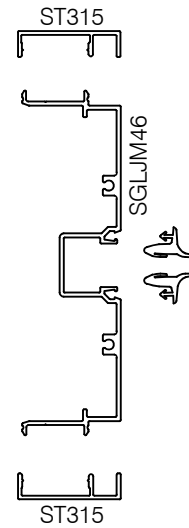

S46V-G101 463 SERIES 1 1/2" TRIM GLASS FRAME JAMB @ DRYWALL

EXPLODED VIEW

**AlumaPro**  
Interior Frame Systems

Phone: 713 462-0861  
www.alumapro.com

**IMPRESSIONS**

Office Front Solutions

|                 |       |
|-----------------|-------|
| DWG NO.         | REV   |
| S46V-G101       | 0     |
| SCALE Full/Half | SHEET |