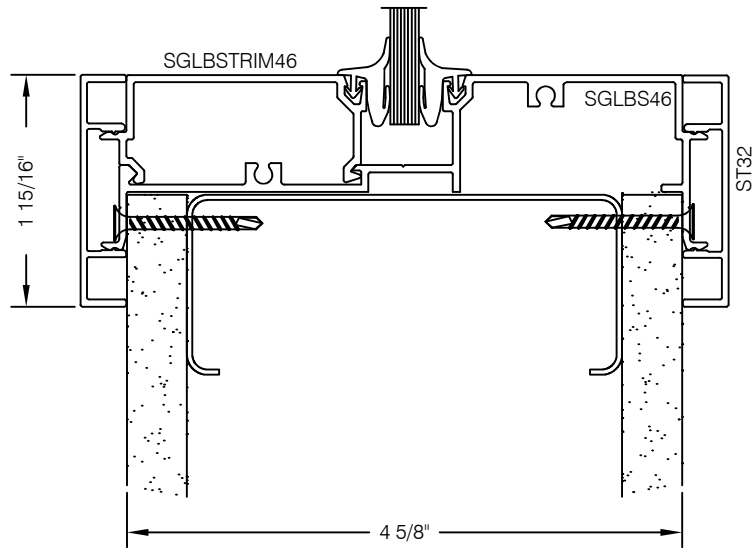

S46HG-201 463 SERIES 2" TRIM GLASS FRAME SILL @ DRYWALL

**AlumaPro**  
Interior Frame Systems

Phone: 713 462-0861  
www.alumapro.com

**IMPRESSIONS**  
Office Front Solutions

DWG NO.	REV
S46HG-201	0
SCALE Full/Half	SHEET