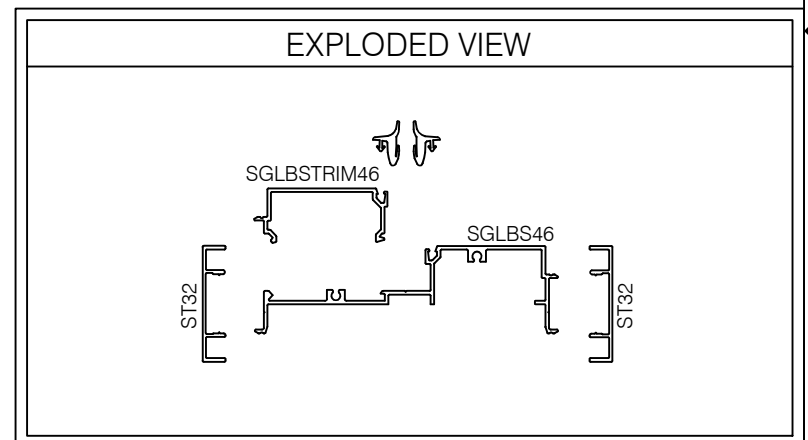

S46HG-201 463 SERIES 2" TRIM GLASS FRAME SILL @ DRYWALL

**AlumaPro**  
Interior Frame Systems

Phone: 713 462-0861  
www.alumapro.com

**IMPRESSIONS**  
Office Front Solutions

DWG NO.	REV
S46HG-201	0
SCALE Full/Half	SHEET