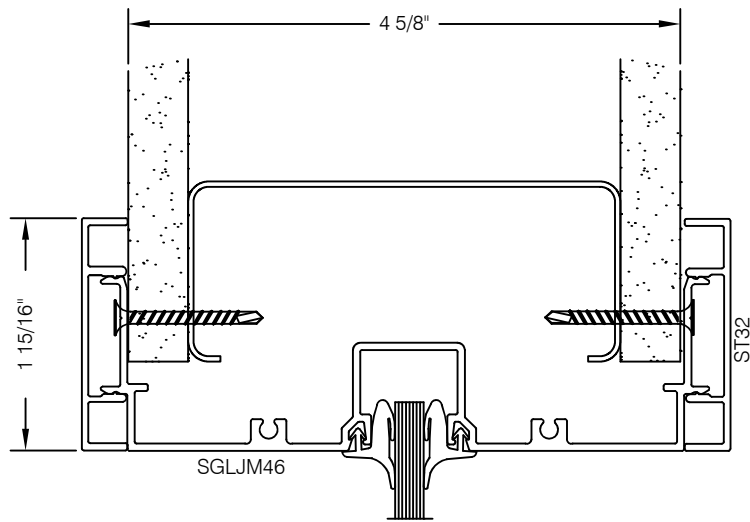

S46H-G201 463 SERIES 2" TRIM GLASS FRAME HEAD @ DRYWALL

Phone: 713 462-0861
www.alumapro.com

IMPRESSIONS
Office Front Solutions

DWG NO.	S46H-G201	REV	0
SCALE	Full/Half	SHEET	