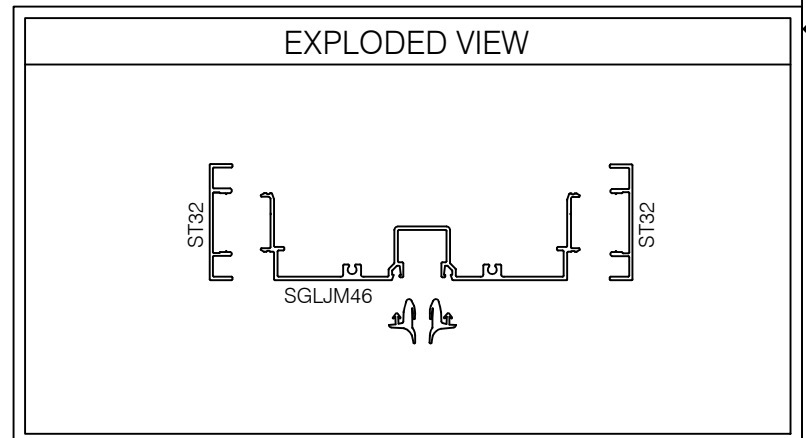

S46H-G201 463 SERIES 2" TRIM GLASS FRAME HEAD @ DRYWALL

Phone: 713 462-0861
www.alumapro.com

IMPRESSIONS
Office Front Solutions

DWG NO.	S46H-G201	REV	0
SCALE	Full/Half	SHEET	