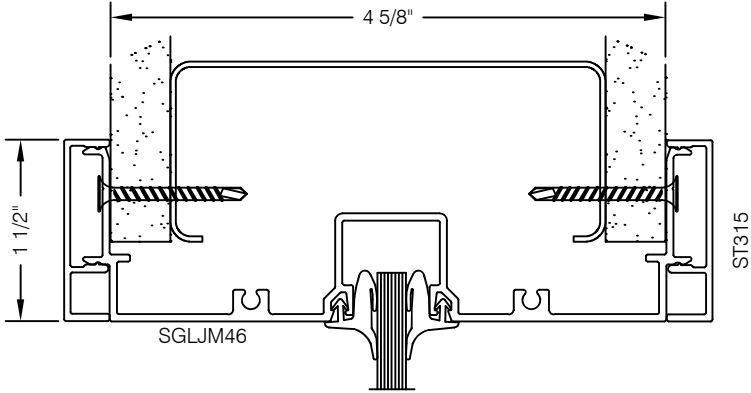

S46H-G101 463 SERIES 1 1/2" TRIM GLASS FRAME HEAD @ DRYWALL

Interior Frame Systems

Phone: 713 462-0861
www.alumapro.com

IMPRESSIONS

Office Front Solutions

DWG NO.	REV
S46H-G101	0
SCALE Full/Half	SHEET