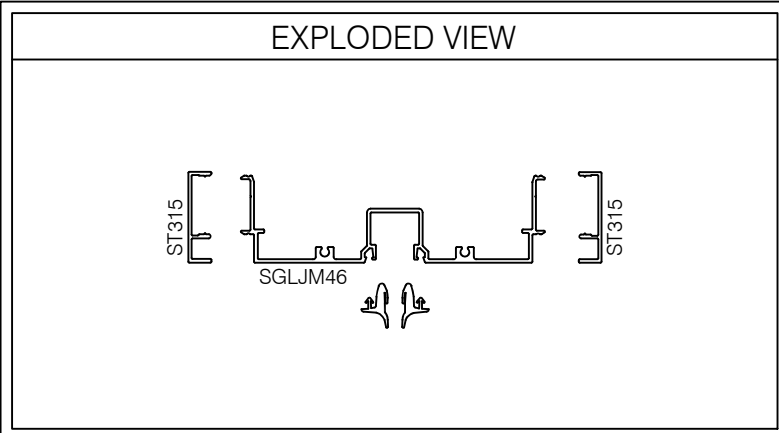

S46H-G101 463 SERIES 1 1/2" TRIM GLASS FRAME HEAD @ DRYWALL

Interior Frame Systems

Phone: 713 462-0861
www.alumapro.com

IMPRESSIONS

Office Front Solutions

DWG NO.	REV
S46H-G101	0
SCALE Full/Half	SHEET