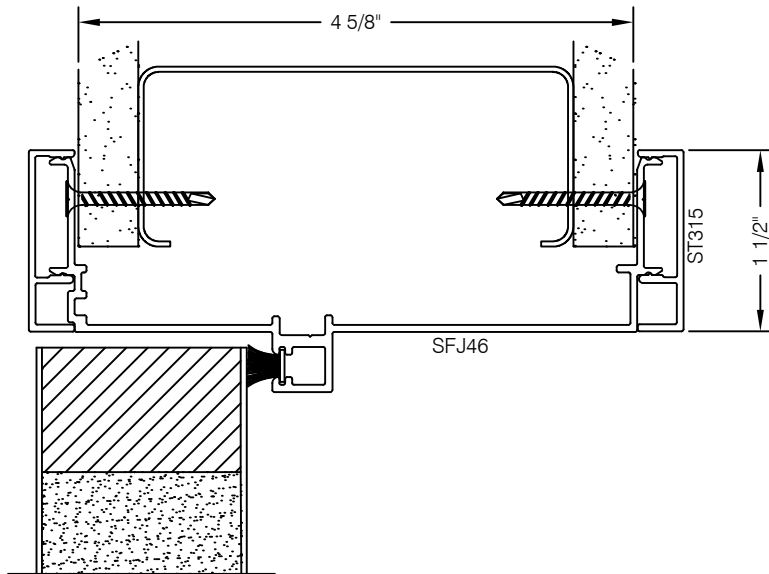

S46H-D101 463 SERIES 1 1/2" TRIM DOOR FRAME HEAD @ DRYWALL

Phone: 713 462-0861
www.alumapro.com

IMPRESSIONS
Office Front Solutions

DWG NO.	S46H-D101	REV	0
SCALE	Full/Half	SHEET	