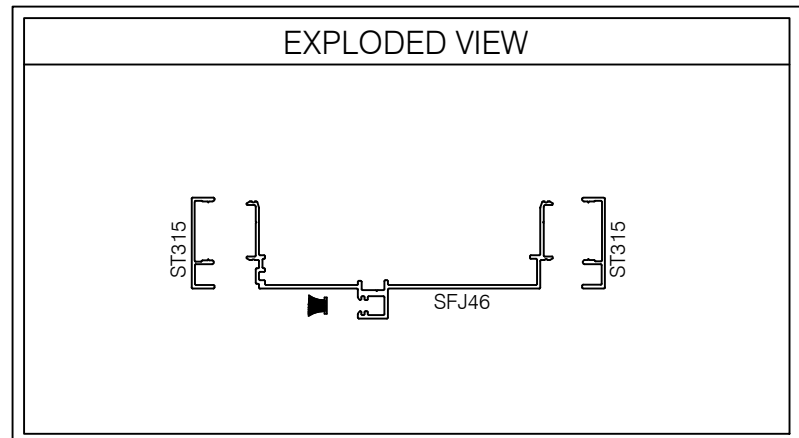

S46H-D101 463 SERIES 1 1/2" TRIM DOOR FRAME HEAD @ DRYWALL

Phone: 713 462-0861
www.alumapro.com

IMPRESSIONS
Office Front Solutions

DWG NO.	S46H-D101	REV	0
SCALE	Full/Half	SHEET	