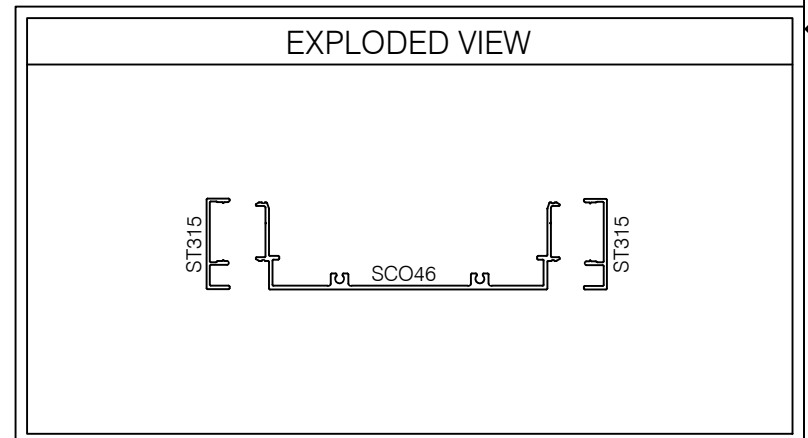

S46H-C101 463 SERIES 1 1/2" TRIM CASED FRAME HEAD @ DRYWALL

AlumaPro
Interior Frame Systems

Phone: 713 462-0861
www.alumapro.com

IMPRESSIONS
Office Front Solutions

DWG NO.	REV
S46H-C101	0
SCALE Full/Half	SHEET