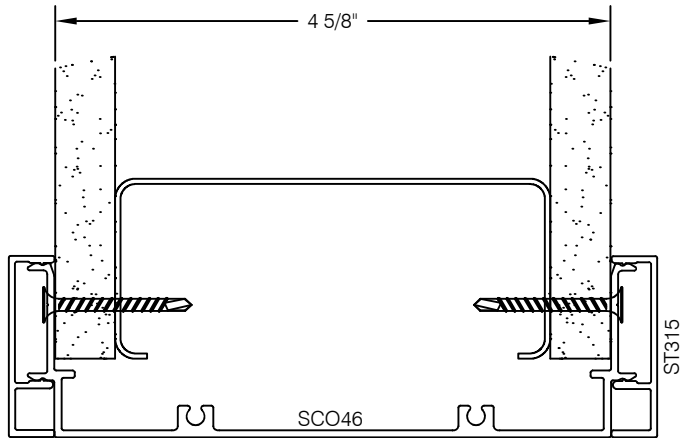

S46H-C101 463 SERIES 1 1/2" TRIM CASED FRAME HEAD @ DRYWALL

AlumaPro
Interior Frame Systems

Phone: 713 462-0861
www.alumapro.com

IMPRESSIONS
Office Front Solutions

DWG NO.	REV
S46H-C101	0
SCALE Full/Half	SHEET