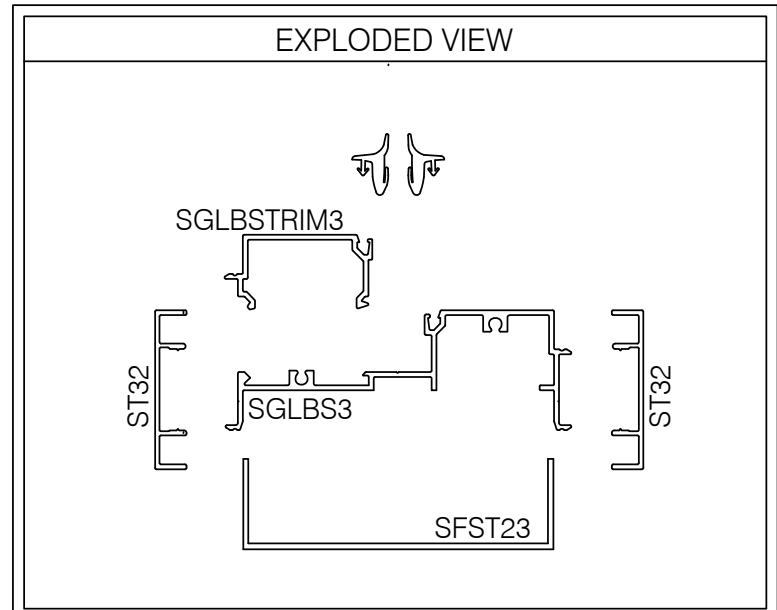

S3HGB201 375 SERIES 2" TRIM GLASS SILL @ FLOOR

AlumaPro
 Interior Frame Systems
 Phone: 713 462-0861
 www.alumapro.com

IMPRESSIONS
 Office Front Solutions

DWG NO.	S3HGB201	REV	0
SCALE	Full/Half	SHEET	