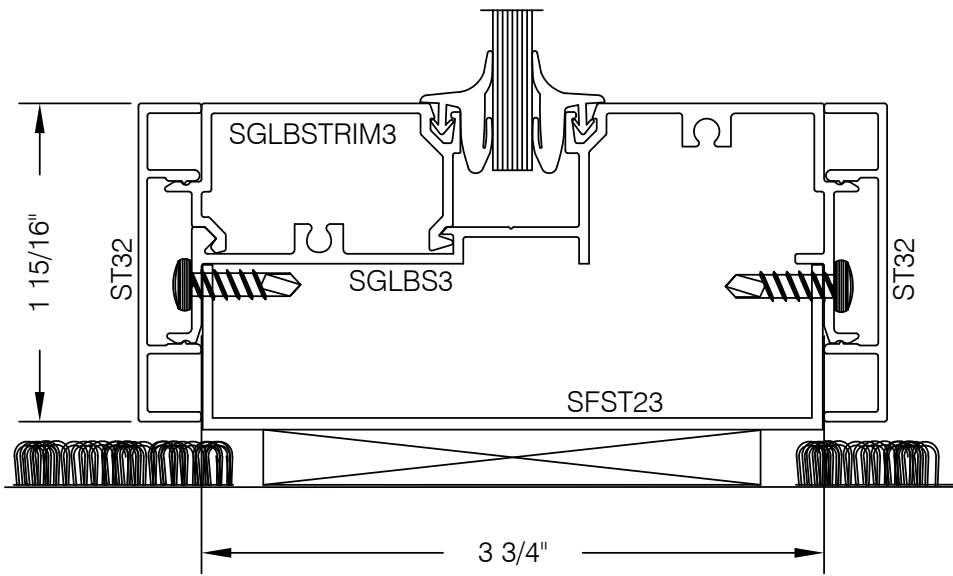

S3HGB201 375 SERIES 2" TRIM GLASS SILL @ FLOOR

AlumaPro
 Interior Frame Systems
 Phone: 713 462-0861
 www.alumapro.com

IMPRESSIONS
 Office Front Solutions

DWG NO.	S3HGB201	REV	0
SCALE	Full/Half	SHEET	