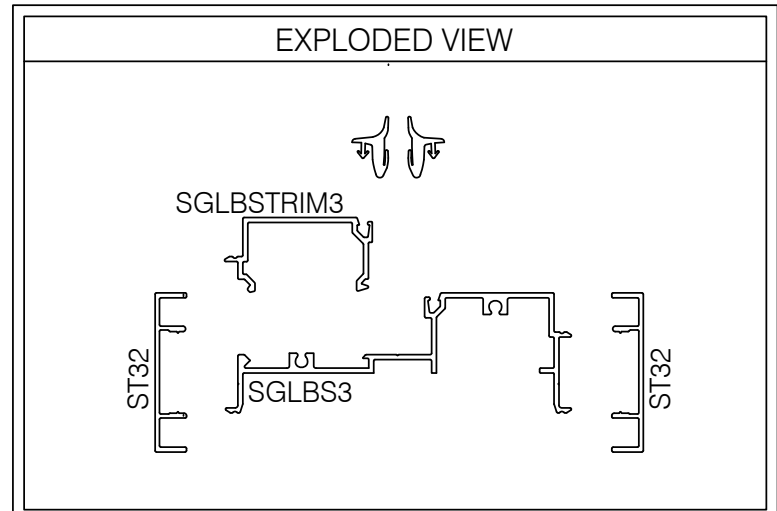

S3HG-201 375 SERIES 2" TRIM GLASS SILL @ DRYWALL

AlumaPro
 Interior Frame Systems
 Phone: 713 462-0861
 www.alumapro.com

IMPRESSIONS
 Office Front Solutions

DWG NO.	S3HG-201	REV	0
SCALE	Full/Half	SHEET	