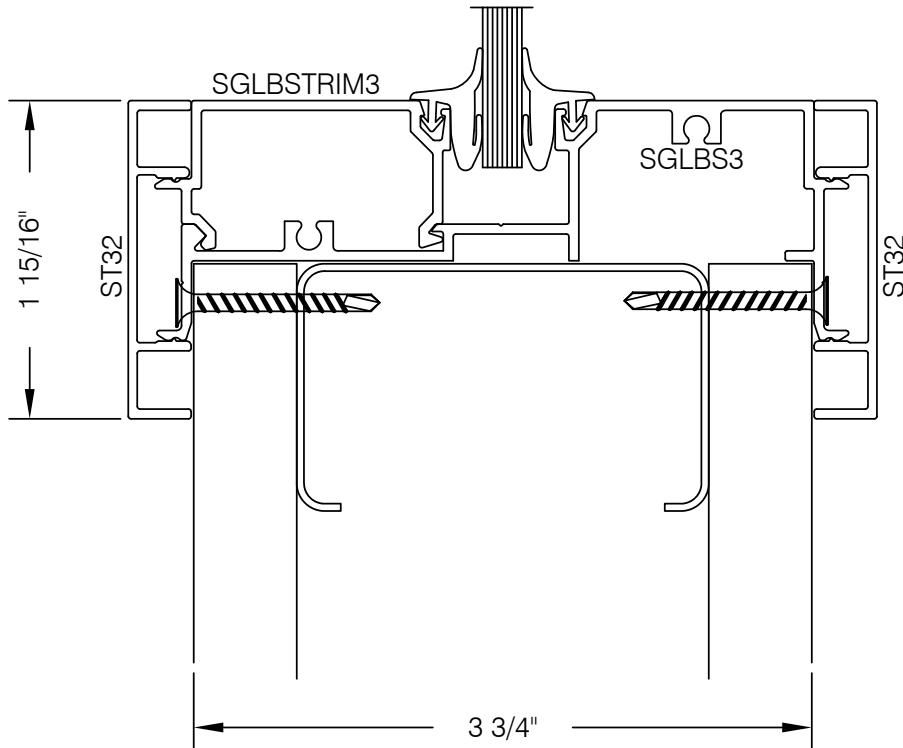

S3HG-201 375 SERIES 2" TRIM GLASS SILL @ DRYWALL

AlumaPro
 Interior Frame Systems
 Phone: 713 462-0861
 www.alumapro.com

IMPRESSIONS
 Office Front Solutions

DWG NO.	S3HG-201	REV	0
SCALE	Full/Half	SHEET	