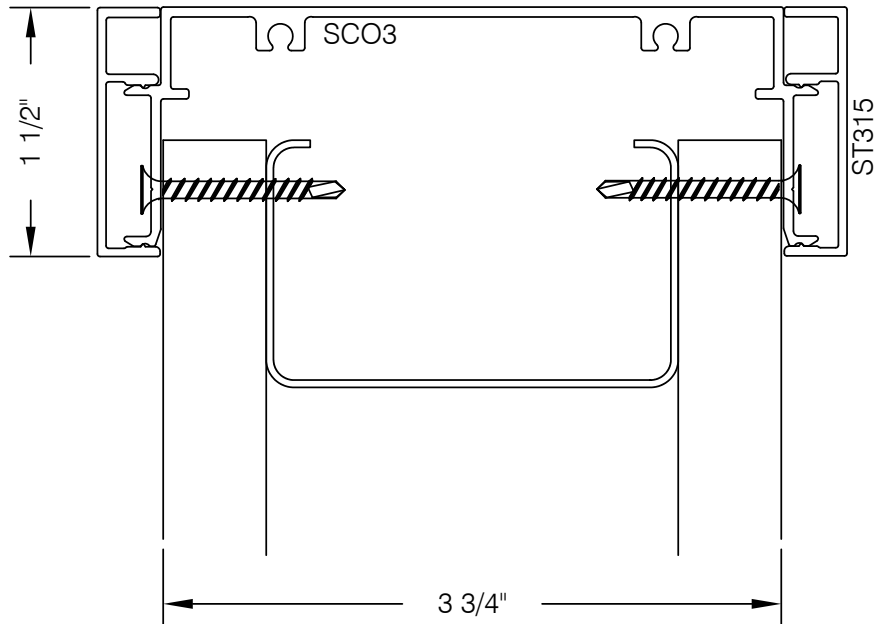

S3HC-101 375 SERIES 1 1/2" TRIM CASED FRAME SILL @ DRYWALL

AlumaPro
Interior Frame Systems
Phone: 713 462-0861
www.alumapro.com

IMPRESSIONS
Office Front Solutions

| | | | |
|---------|-----------|-------|---|
| DWG NO. | S3HC-101 | REV | 0 |
| SCALE | Full/Half | SHEET | |