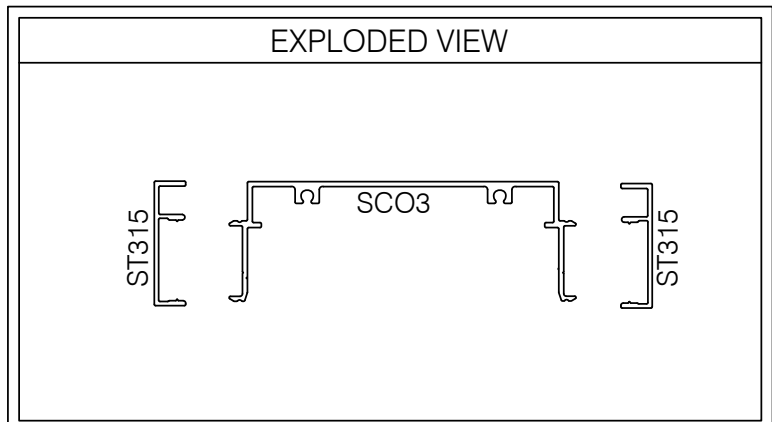

S3HC-101 375 SERIES 1 1/2" TRIM CASED FRAME SILL @ DRYWALL

AlumaPro
Interior Frame Systems
Phone: 713 462-0861
www.alumapro.com

IMPRESSIONS
Office Front Solutions

| | | | |
|---------|-----------|-------|---|
| DWG NO. | S3HC-101 | REV | 0 |
| SCALE | Full/Half | SHEET | |