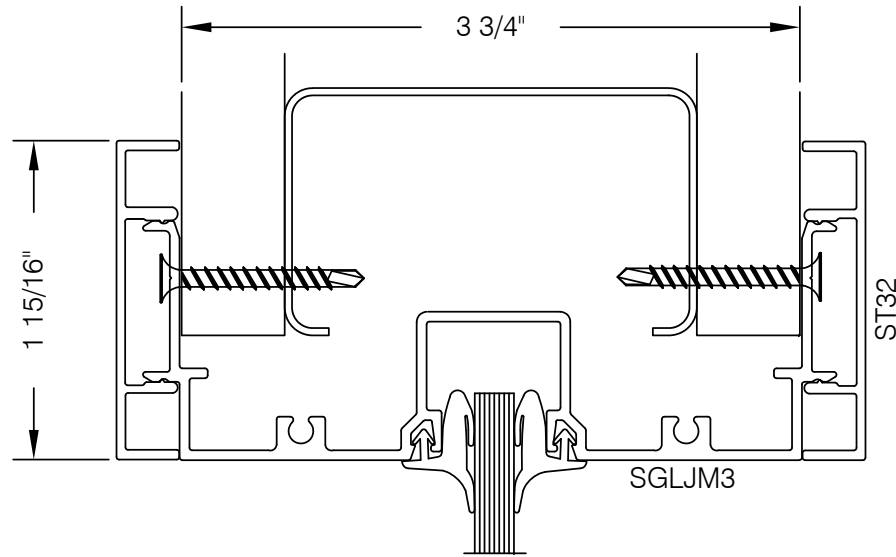

S3H-G201 375 SERIES 2" TRIM GLASS FRAME HEADER @ DRYWALL

**AlumaPro**  
Interior Frame Systems  
Phone: 713 462-0861  
www.alumapro.com

**IMPRESSIONS**  
Office Front Solutions

DWG NO.	S3H-G201	REV	0
SCALE	Full/Half	SHEET	