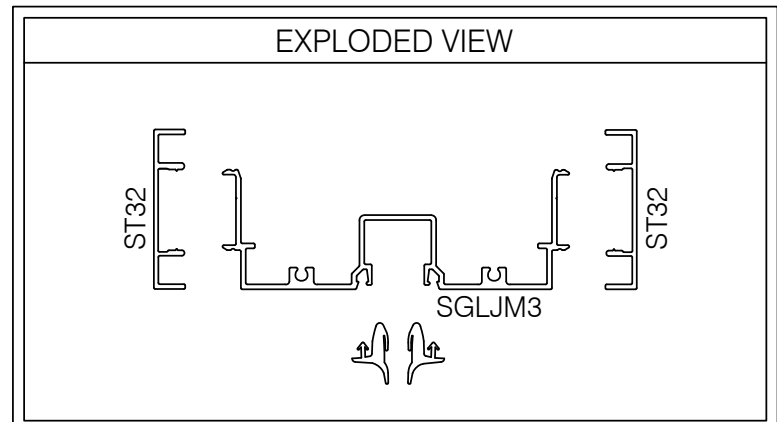

S3H-G201 375 SERIES 2" TRIM GLASS FRAME HEADER @ DRYWALL

**AlumaPro**  
Interior Frame Systems  
Phone: 713 462-0861  
www.alumapro.com

**IMPRESSIONS**  
Office Front Solutions

DWG NO.	S3H-G201	REV	0
SCALE	Full/Half	SHEET	