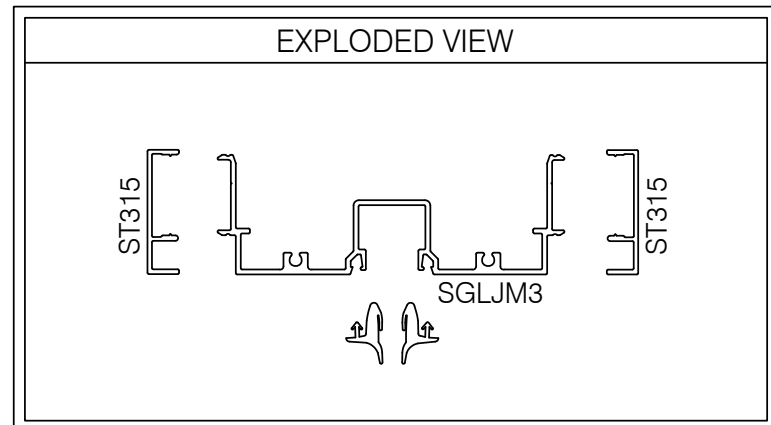

S3H-G101 375 SERIES 1 1/2" TRIM GLASS FRAME HEADER @ DRYWALL

AlumaPro
Interior Frame Systems

Phone: 713 462-0861
www.alumapro.com

IMPRESSIONS

Office Front Solutions

DWG NO.	S3H-G101	REV	0
SCALE Full/Half	SHEET		