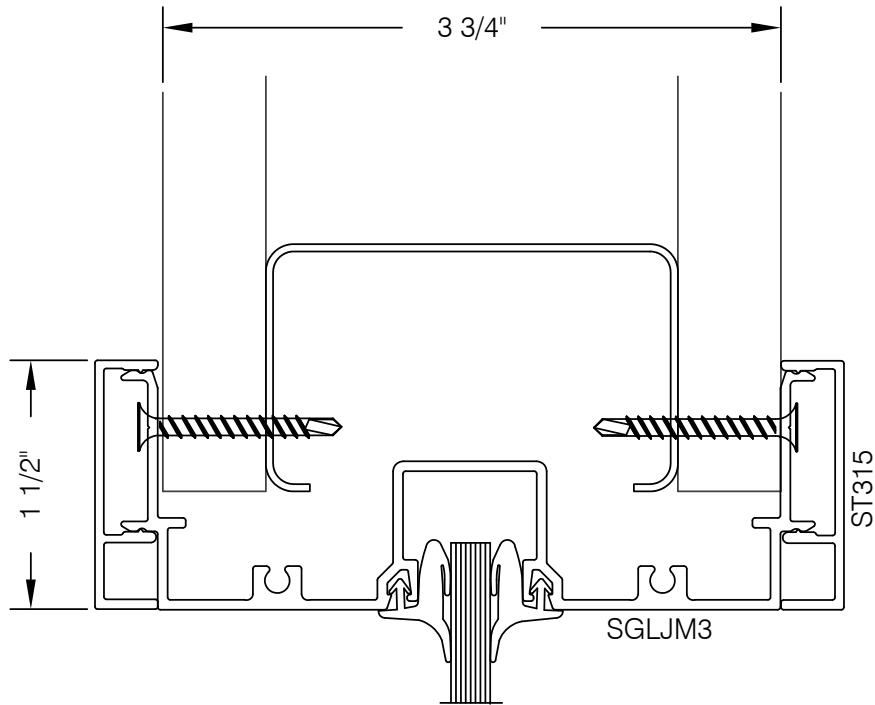

S3H-G101 375 SERIES 1 1/2" TRIM GLASS FRAME HEADER @ DRYWALL

AlumaPro
Interior Frame Systems

Phone: 713 462-0861
www.alumapro.com

IMPRESSIONS

Office Front Solutions

DWG NO.	S3H-G101	REV	0
SCALE Full/Half	SHEET		