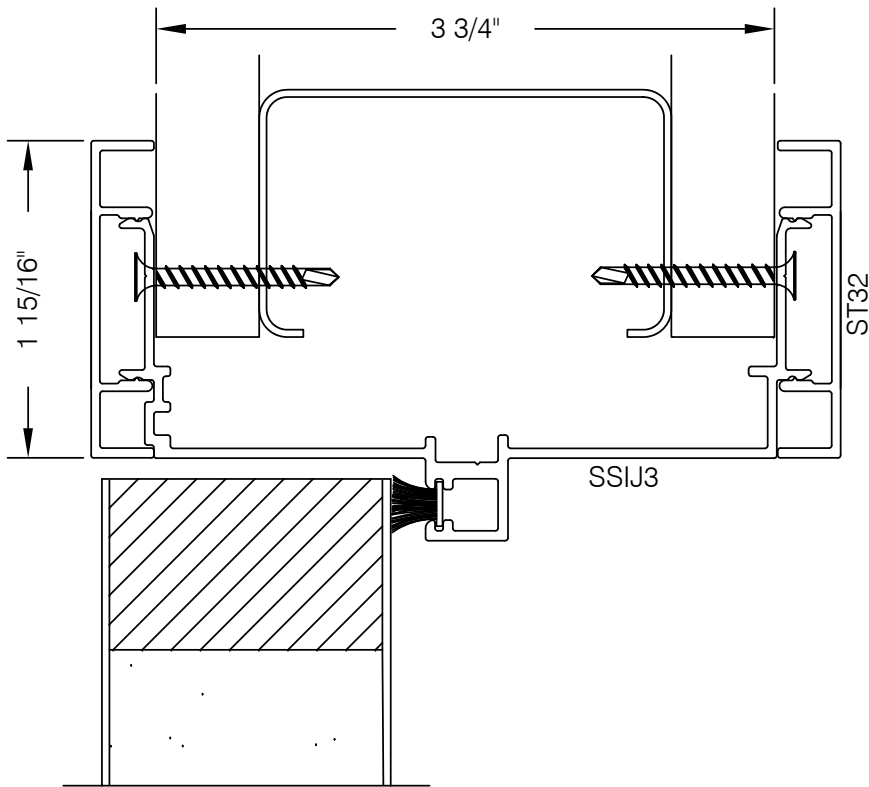

S3H-D201 375 SERIES 2" TRIM DOOR FRAME HEAD @ DRYWALL

AlumaPro
 Interior Frame Systems
 Phone: 713 462-0861
 www.alumapro.com

IMPRESSIONS
 Office Front Solutions

DWG NO.	S3H-D201	REV	0
SCALE	Full/Half	SHEET	