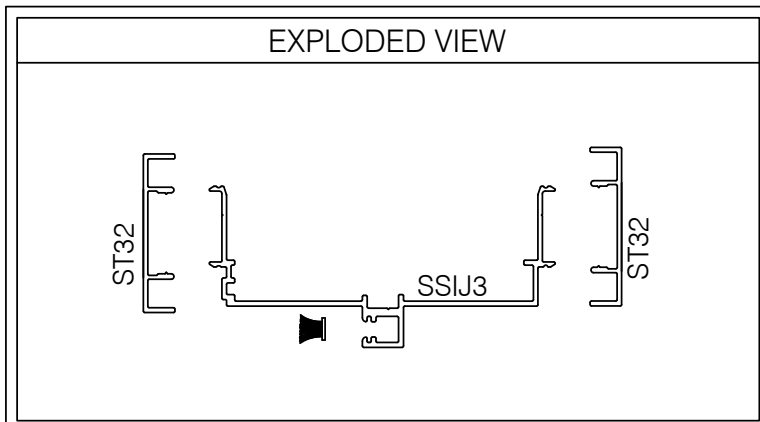

S3H-D201 375 SERIES 2" TRIM DOOR FRAME HEAD @ DRYWALL

AlumaPro
 Interior Frame Systems
 Phone: 713 462-0861
 www.alumapro.com

IMPRESSIONS
 Office Front Solutions

DWG NO.	S3H-D201	REV	0
SCALE	Full/Half	SHEET	