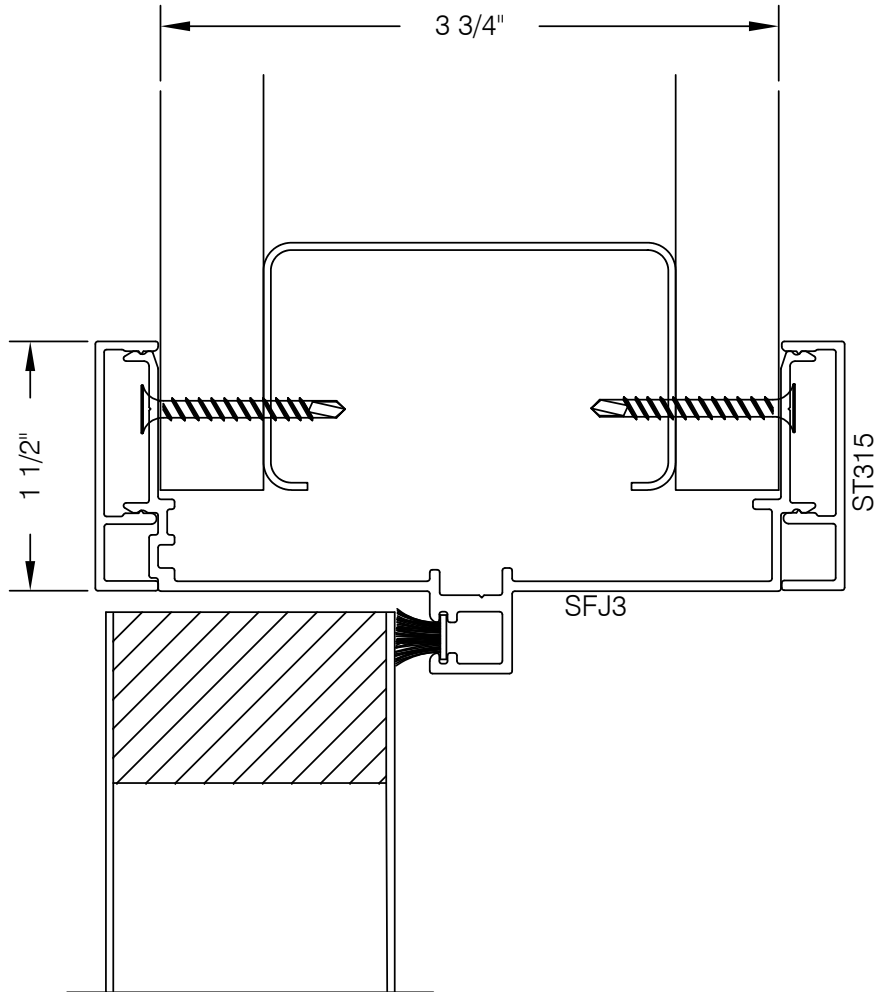

S3H-D101 375 SERIES 1 1/2" TRIM DOOR FRAME HEADER @ DRYWALL

AlumaPro
Interior Frame Systems
Phone: 713 462-0861
www.alumapro.com

IMPRESSIONS
Office Front Solutions

| | | | |
|---------|-----------|-------|---|
| DWG NO. | S3H-D101 | REV | 0 |
| SCALE | Full/Half | SHEET | |