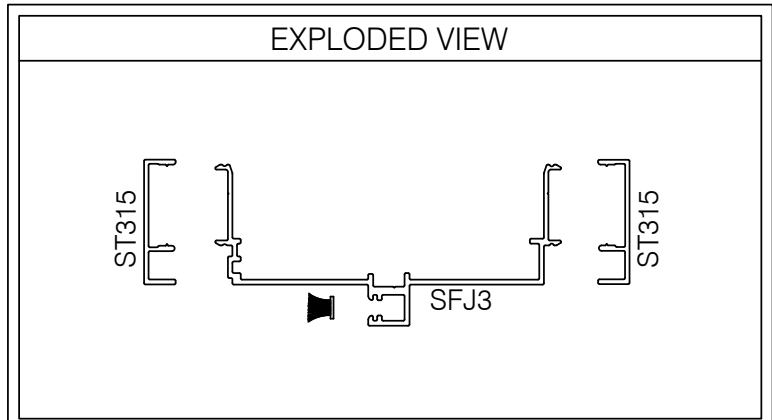

S3H-D101 375 SERIES 1 1/2" TRIM DOOR FRAME HEADER @ DRYWALL

AlumaPro
Interior Frame Systems
Phone: 713 462-0861
www.alumapro.com

IMPRESSIONS
Office Front Solutions

| | | | |
|---------|-----------|-------|---|
| DWG NO. | S3H-D101 | REV | 0 |
| SCALE | Full/Half | SHEET | |