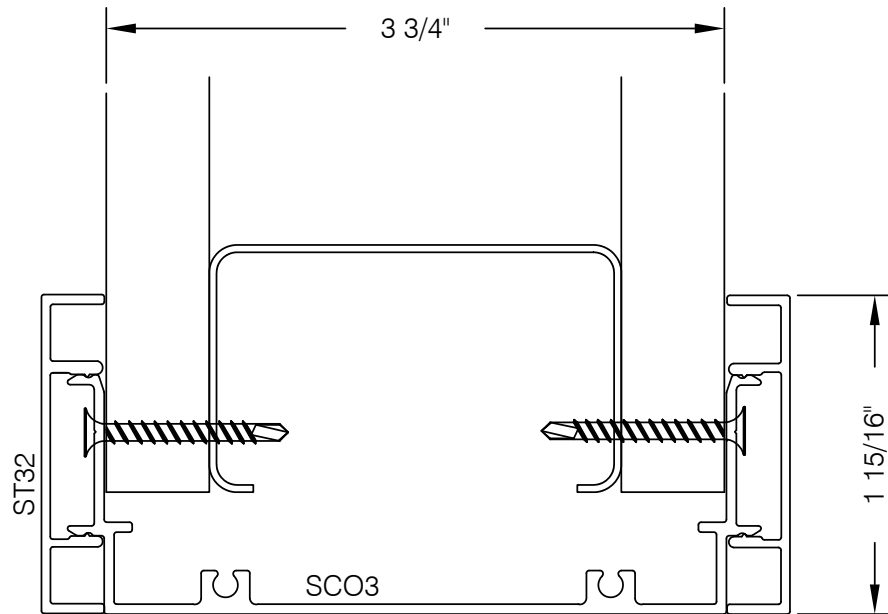

S3H-C201 375 SERIES 2" TRIM CASED FRAME HEAD @ DRYWALL

EXPLODED VIEW

AlumaPro
Interior Frame Systems
Phone: 713 462-0861
www.alumapro.com

IMPRESSIONS
Office Front Solutions

DWG NO.	S3H-C201	REV	0
SCALE	Full/Half	SHEET	