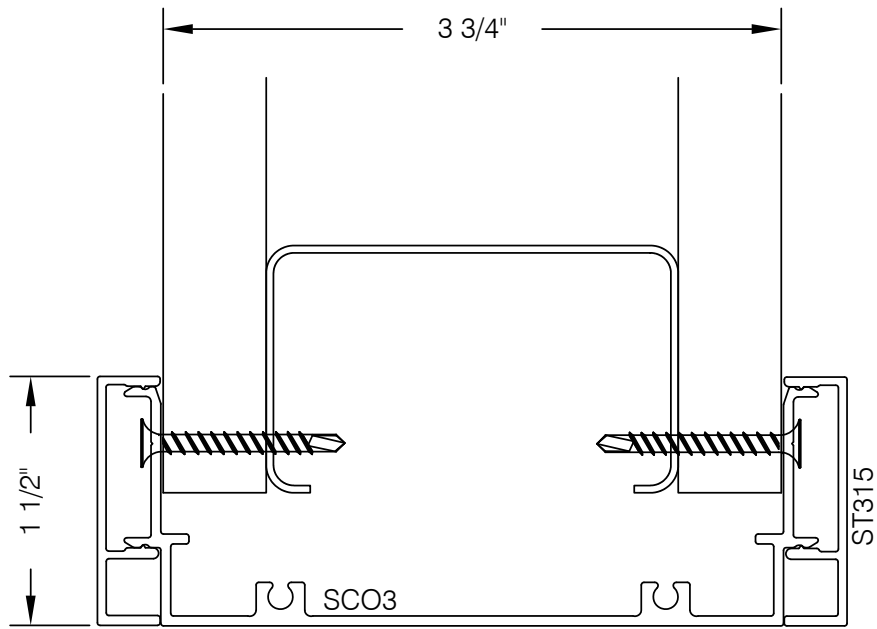

S3H-C101 375 SERIES 1 1/2" TRIM CASED FRAME HEAD @ DRYWALL

AlumaPro
Interior Frame Systems
Phone: 713 462-0861
www.alumapro.com

IMPRESSIONS
Office Front Solutions

DWG NO.	S3H-C101	REV	0
SCALE	Full/Half	SHEET	