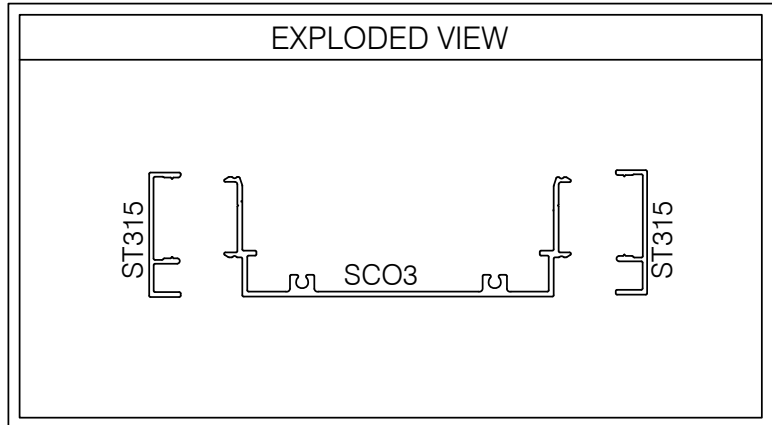

S3H-C101 375 SERIES 1 1/2" TRIM CASED FRAME HEAD @ DRYWALL

AlumaPro
Interior Frame Systems
Phone: 713 462-0861
www.alumapro.com

IMPRESSIONS
Office Front Solutions

DWG NO.	S3H-C101	REV	0
SCALE	Full/Half	SHEET	