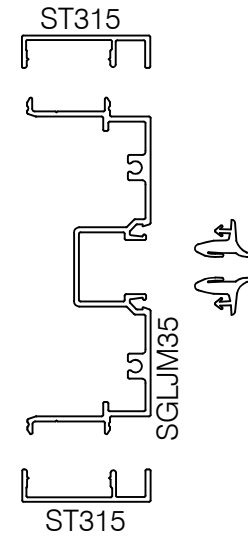

S35V-G101 350 SERIES 1 1/2" TRIM GLASS FRAME JAMB @ DRYWALL

EXPLODED VIEW

**AlumaPro**  
Interior Frame Systems

Phone: 713 462-0861  
www.alumapro.com

**IMPRESSIONS**

Office Front Solutions

DWG NO.	REV
S35V-G101	0
SCALE Full/Half	SHEET