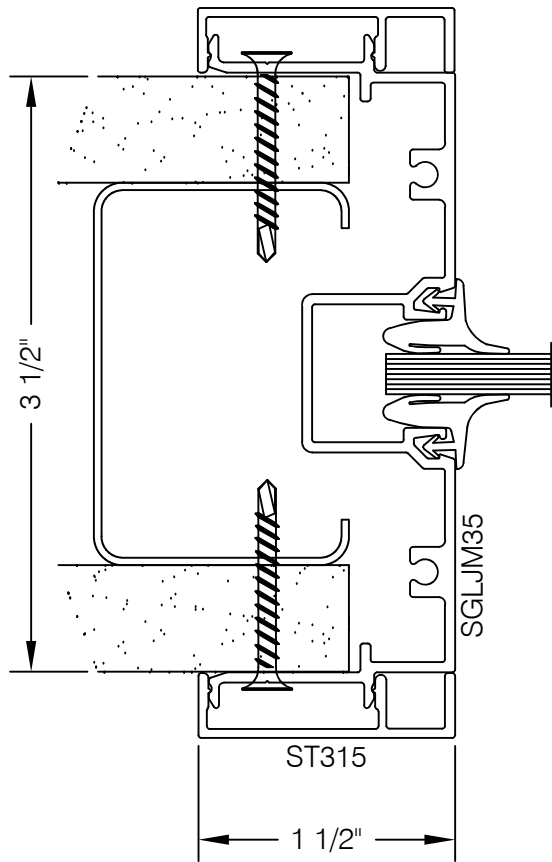

S35V-G101 350 SERIES 1 1/2" TRIM GLASS FRAME JAMB @ DRYWALL

EXPLODED VIEW

**AlumaPro**  
Interior Frame Systems

Phone: 713 462-0861  
www.alumapro.com

**IMPRESSIONS**

Office Front Solutions

DWG NO.	REV
S35V-G101	0
SCALE Full/Half	SHEET