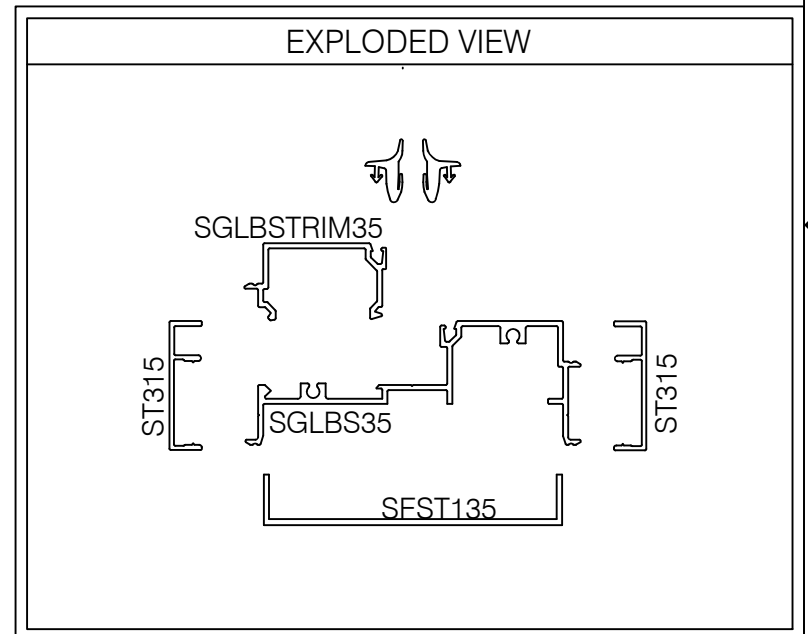

S35HGB101 350 SERIES 1 1/2" TRIM GLASS SILL @ FLOOR

AlumaPro
Interior Frame Systems

Phone: 713 462-0861
www.alumapro.com

IMPRESSIONS

Office Front Solutions

DWG NO.	REV
S35HGB101	0
SCALE Full/Half	SHEET