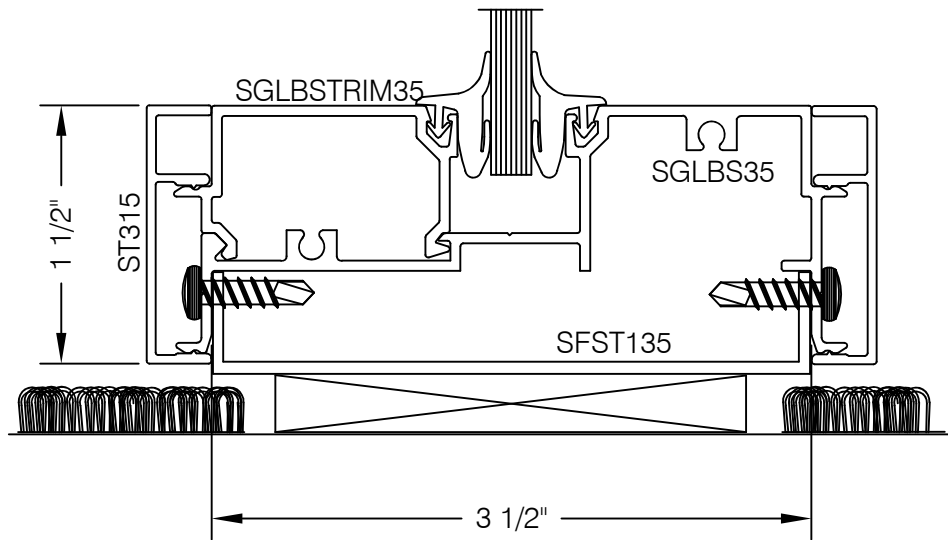

S35HGB101 350 SERIES 1 1/2" TRIM GLASS SILL @ FLOOR

AlumaPro
Interior Frame Systems

Phone: 713 462-0861
www.alumapro.com

IMPRESSIONS

Office Front Solutions

DWG NO.	REV
S35HGB101	0
SCALE Full/Half	SHEET