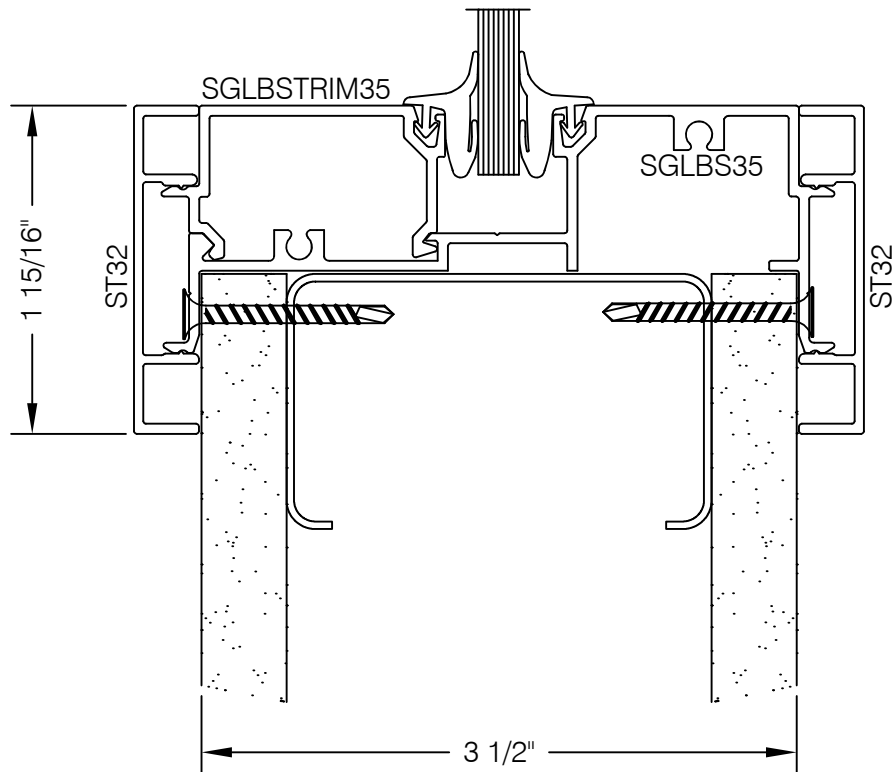

S35HG-201 350 SERIES 2" TRIM GLASS SILL @ DRYWALL

AlumaPro
 Interior Frame Systems
 Phone: 713 462-0861
 www.alumapro.com

IMPRESSIONS
 Office Front Solutions

DWG NO.	REV
S35HG-201	0
SCALE Full/Half	SHEET