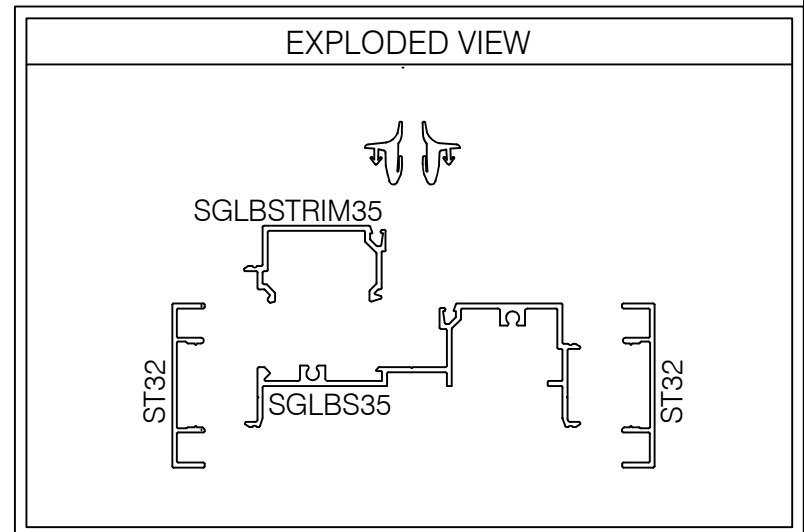

S35HG-201 350 SERIES 2" TRIM GLASS SILL @ DRYWALL

AlumaPro
 Interior Frame Systems
 Phone: 713 462-0861
 www.alumapro.com

IMPRESSIONS
 Office Front Solutions

DWG NO.	REV
S35HG-201	0
SCALE Full/Half	SHEET