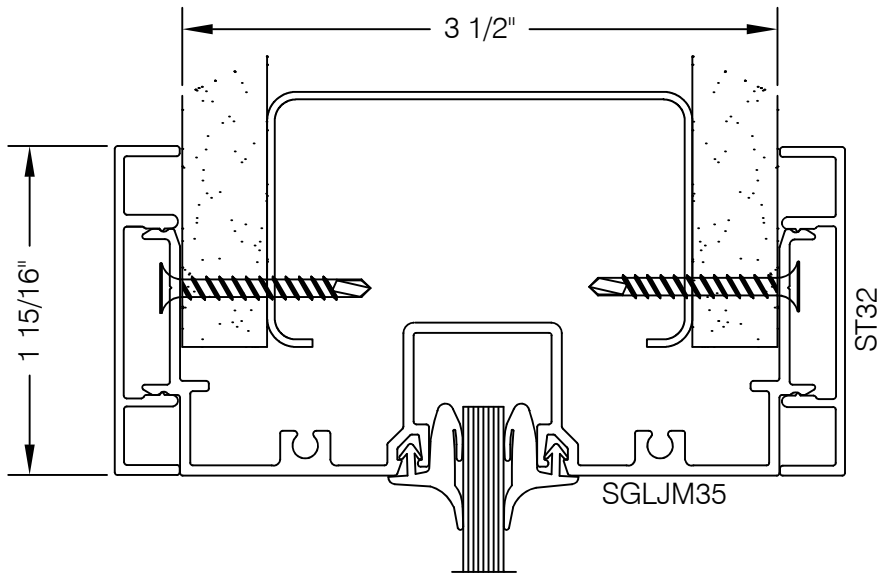

S35H-G201 350 SERIES 2" TRIM GLASS FRAME HEADER @ DRYWALL

AlumaPro
Interior Frame Systems

Phone: 713 462-0861
www.alumapro.com

IMPRESSIONS
Office Front Solutions

DWG NO.	REV
S35H-G201	0
SCALE Full/Half	SHEET