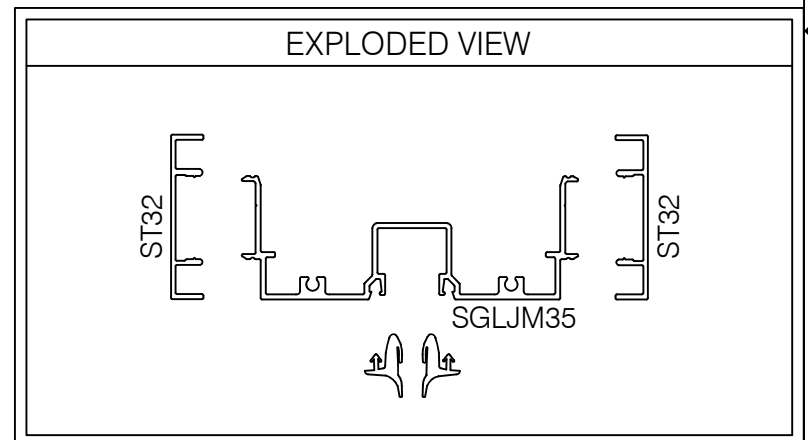

S35H-G201 350 SERIES 2" TRIM GLASS FRAME HEADER @ DRYWALL

AlumaPro
Interior Frame Systems

Phone: 713 462-0861
www.alumapro.com

IMPRESSIONS
Office Front Solutions

DWG NO.	REV
S35H-G201	0
SCALE Full/Half	SHEET