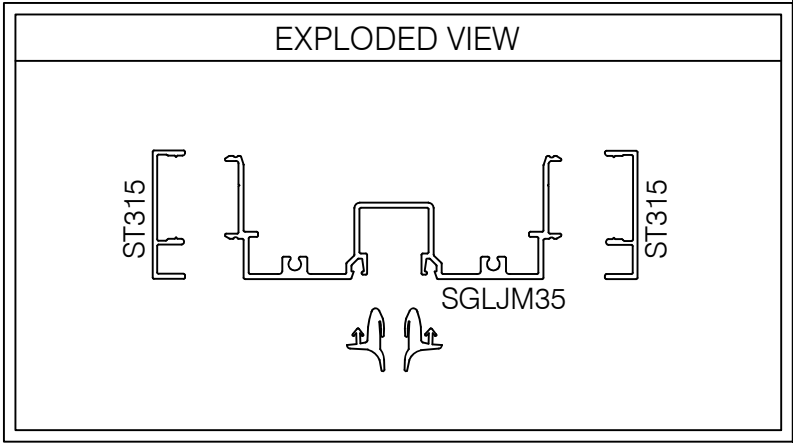

S35H-G101 350 SERIES 1 1/2" TRIM GLASS FRAME HEADER @ DRYWALL

**AlumaPro**  
Interior Frame Systems  
Phone: 713 462-0861  
www.alumapro.com

**IMPRESSIONS**  
Office Front Solutions

DWG NO.	S35H-G101	REV	0
SCALE	Full/Half	SHEET	