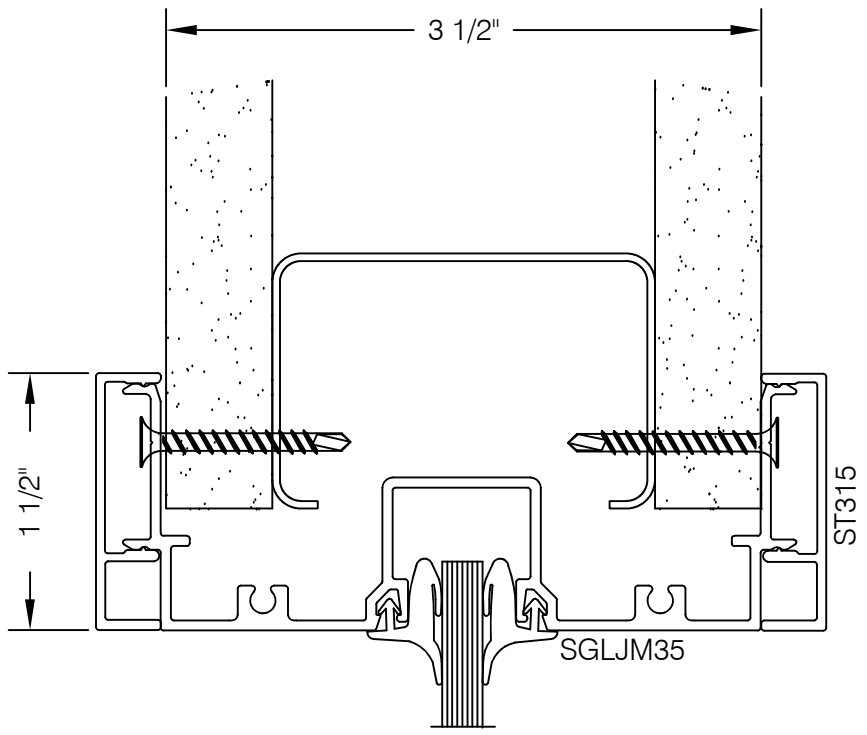

S35H-G101 350 SERIES 1 1/2" TRIM GLASS FRAME HEADER @ DRYWALL

**AlumaPro**  
Interior Frame Systems  
Phone: 713 462-0861  
www.alumapro.com

**IMPRESSIONS**  
Office Front Solutions

DWG NO.	S35H-G101	REV	0
SCALE	Full/Half	SHEET	