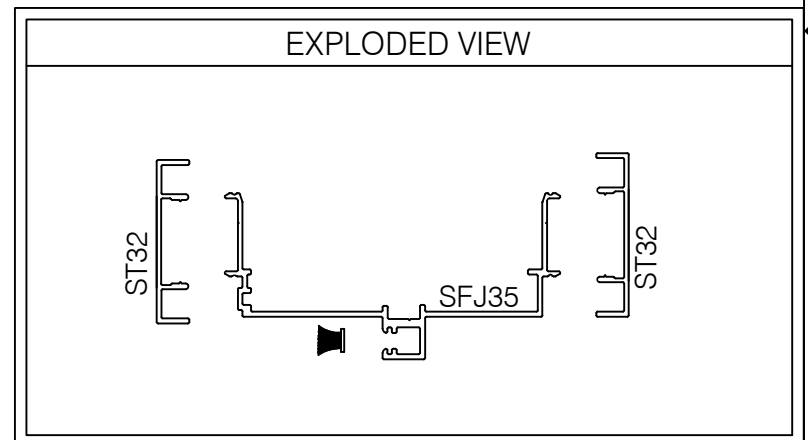

S35H-D201 350 SERIES 2" TRIM DOOR FRAME HEAD @ DRYWALL

AlumaPro
Interior Frame Systems

Phone: 713 462-0861
www.alumapro.com

IMPRESSIONS
Office Front Solutions

DWG NO.	REV
S35H-D201	0
SCALE Full/Half	SHEET