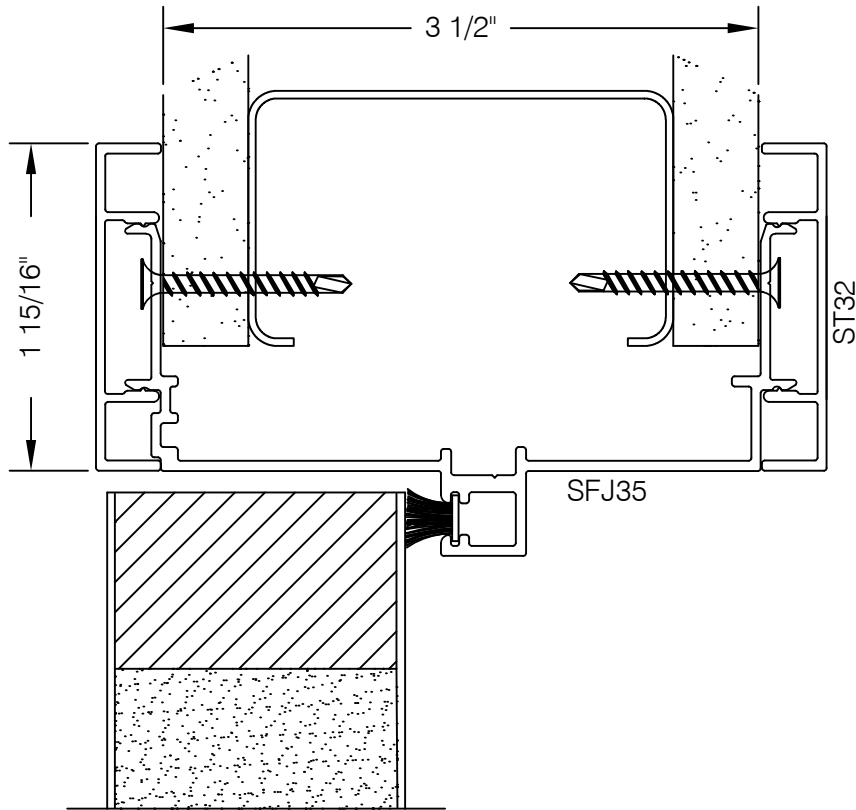

S35H-D201 350 SERIES 2" TRIM DOOR FRAME HEAD @ DRYWALL

AlumaPro
Interior Frame Systems

Phone: 713 462-0861
www.alumapro.com

IMPRESSIONS
Office Front Solutions

DWG NO.	REV
S35H-D201	0
SCALE Full/Half	SHEET