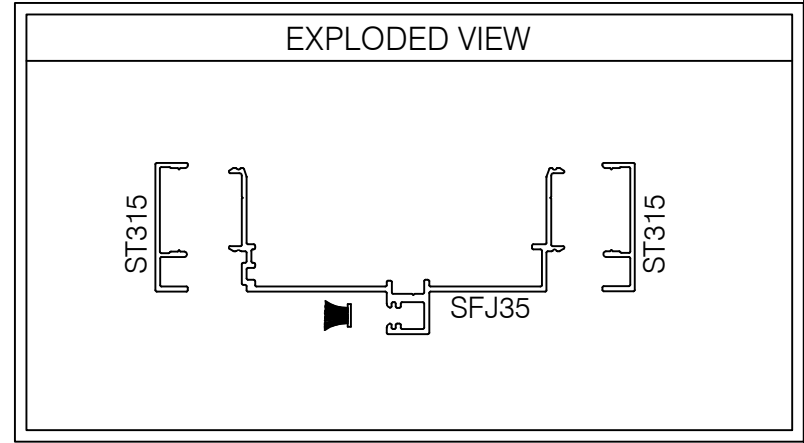

S35H-D101 350 SERIES 1 1/2" TRIM DOOR FRAME HEADER @ DRYWALL

**AlumaPro**  
 Interior Frame Systems  
 Phone: 713 462-0861  
 www.alumapro.com

**IMPRESSIONS**  
 Office Front Solutions

DWG NO.	REV
S35H-D101	0
SCALE Full/Half	SHEET