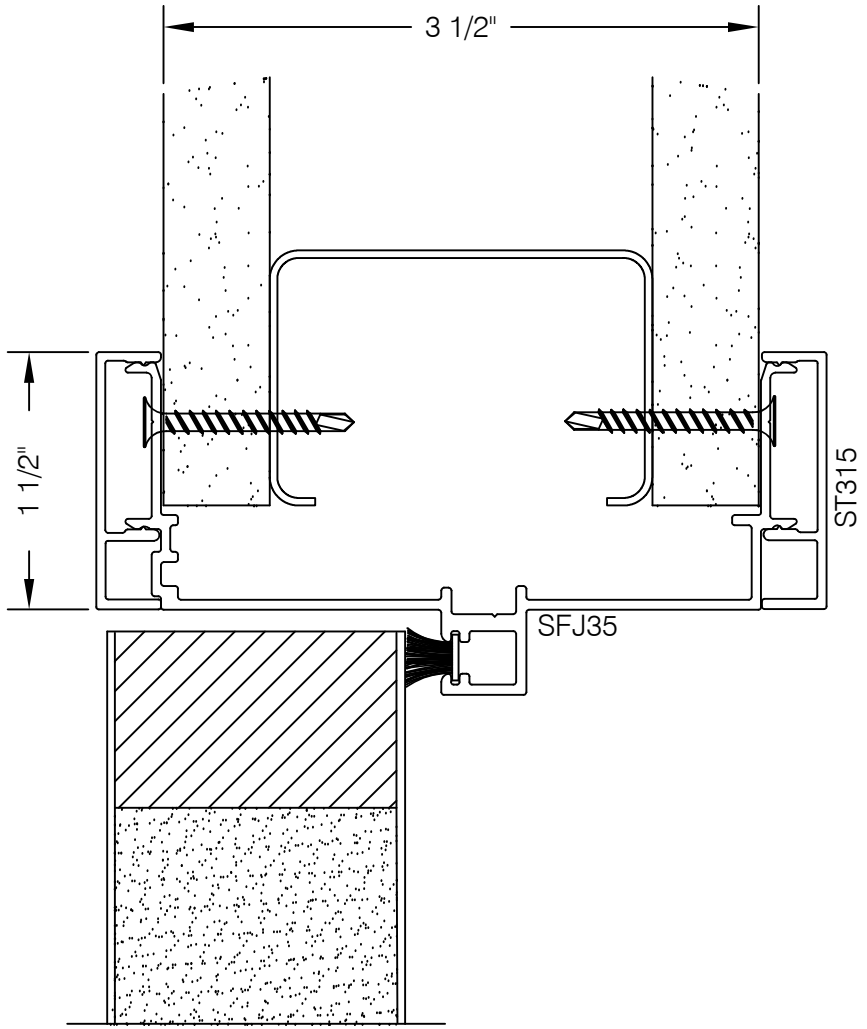

S35H-D101 350 SERIES 1 1/2" TRIM DOOR FRAME HEADER @ DRYWALL

**AlumaPro**  
 Interior Frame Systems  
 Phone: 713 462-0861  
 www.alumapro.com

**IMPRESSIONS**  
 Office Front Solutions

DWG NO.	REV
S35H-D101	0
SCALE Full/Half	SHEET