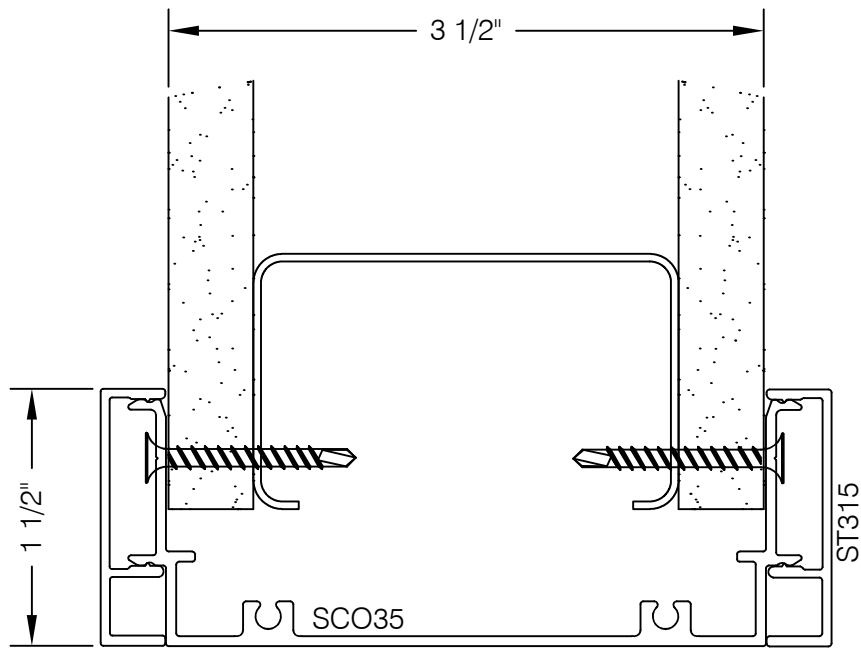

S35H-C101 350 SERIES 1 1/2" TRIM CASED FRAME HEAD @ DRYWALL

AlumaPro
Interior Frame Systems

Phone: 713 462-0861
www.alumapro.com

IMPRESSIONS
Office Front Solutions

DWG NO.	REV
S35H-C101	0
SCALE Full/Half	SHEET