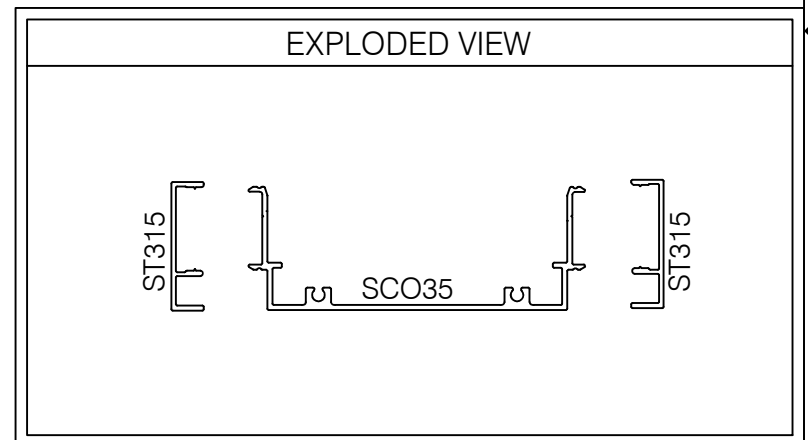

S35H-C101 350 SERIES 1 1/2" TRIM CASED FRAME HEAD @ DRYWALL

AlumaPro
Interior Frame Systems

Phone: 713 462-0861
www.alumapro.com

IMPRESSIONS
Office Front Solutions

DWG NO.	REV
S35H-C101	0
SCALE Full/Half	SHEET